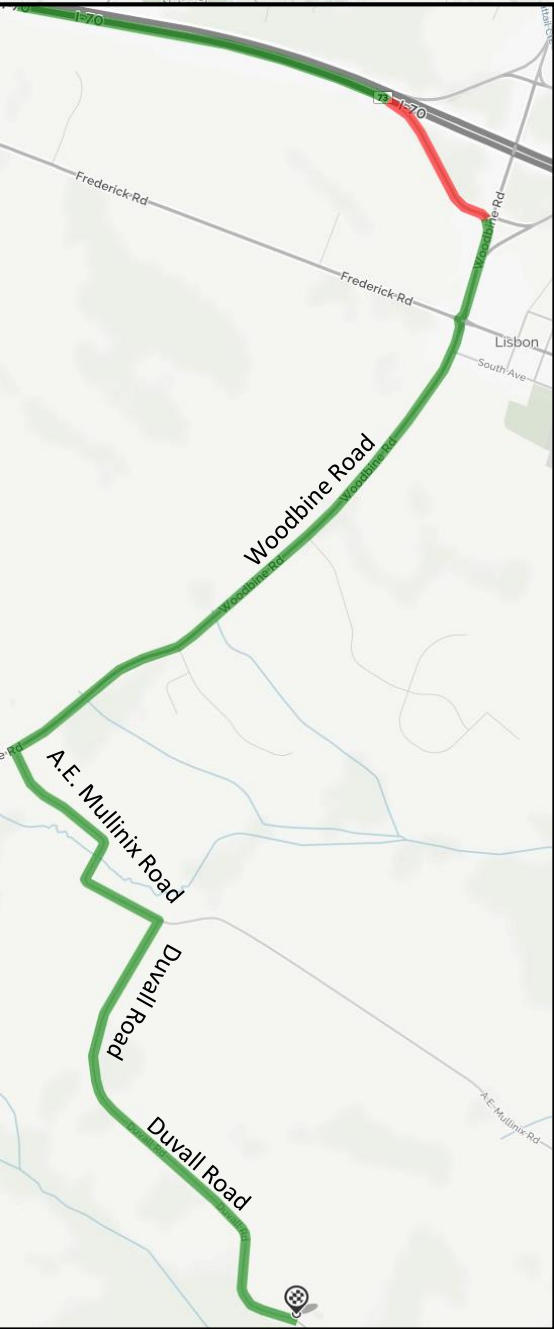

INDOOR
58.7m x 20m

Duvall Rd

Duvall Rd

Duvall Rd

243
Wood

Directions from Frederick to Covered Bridge Farm 2435 Duvall Road, Woodbine, MD 21797

Merge onto I-70 E/US-40 E/Baltimore National Pike E toward Baltimore.

Then 18.62 miles

Merge onto Woodbine Rd/MD-94 S via EXIT 73 toward Lisbon.

Then 0.61 miles

Enter next roundabout and take the 2nd exit onto Woodbine Rd/MD-94.

Then 1.45 miles

Turn left onto A.E. Mullinix Rd.

If you reach Old Annapolis Rd you've gone about 0.7 miles too far.

Then 0.59 miles

Take the 1st right onto Duvall Rd.

If you reach Daisy Rd you've gone about 1.5 miles too far.

Then 1.17 miles

2435 Duvall Rd, Woodbine, MD 21797-8111, 2435 DUVALL RD is on the left.