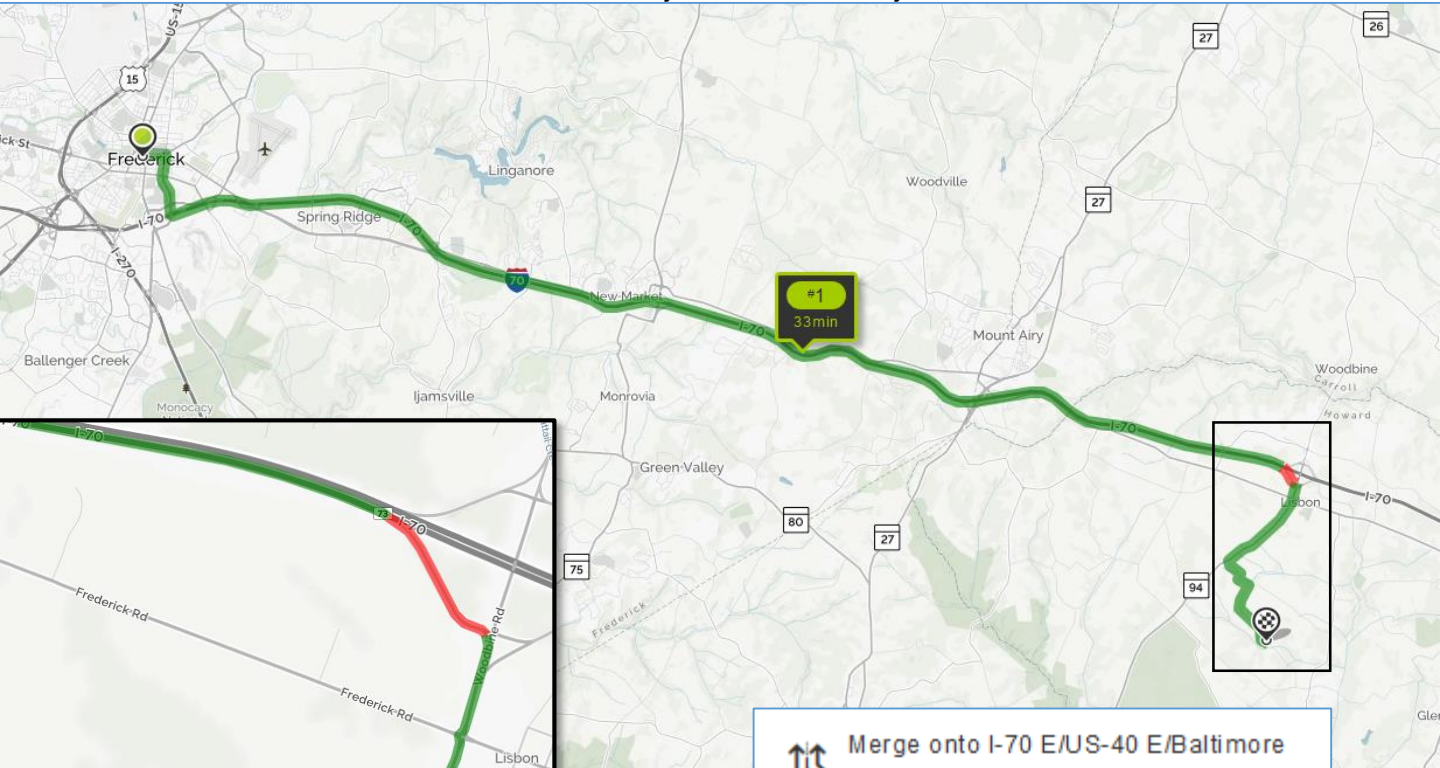

INDOOR
58.7m x 20m

Duvall Rd

Duvall Rd

Duvall Rd

243
Wood

Directions from Frederick to Covered Bridge Farm 2435 Duvall Road, Woodbine, MD 21797

Merge onto I-70 E/US-40 E/Baltimore National Pike E toward Baltimore.

Then 18.62 miles

Merge onto Woodbine Rd/MD-94 S via EXIT 73 toward Lisbon.

Then 0.61 miles

Enter next roundabout and take the 2nd exit onto Woodbine Rd/MD-94.

Then 1.45 miles

Turn left onto A.E. Mullinix Rd.

If you reach Old Annapolis Rd you've gone about 0.7 miles too far.

Then 0.59 miles

Take the 1st right onto Duvall Rd.

If you reach Daisy Rd you've gone about 1.5 miles too far.

Then 1.17 miles

2435 Duvall Rd, Woodbine, MD 21797-8111, 2435 DUVALL RD is on the left.