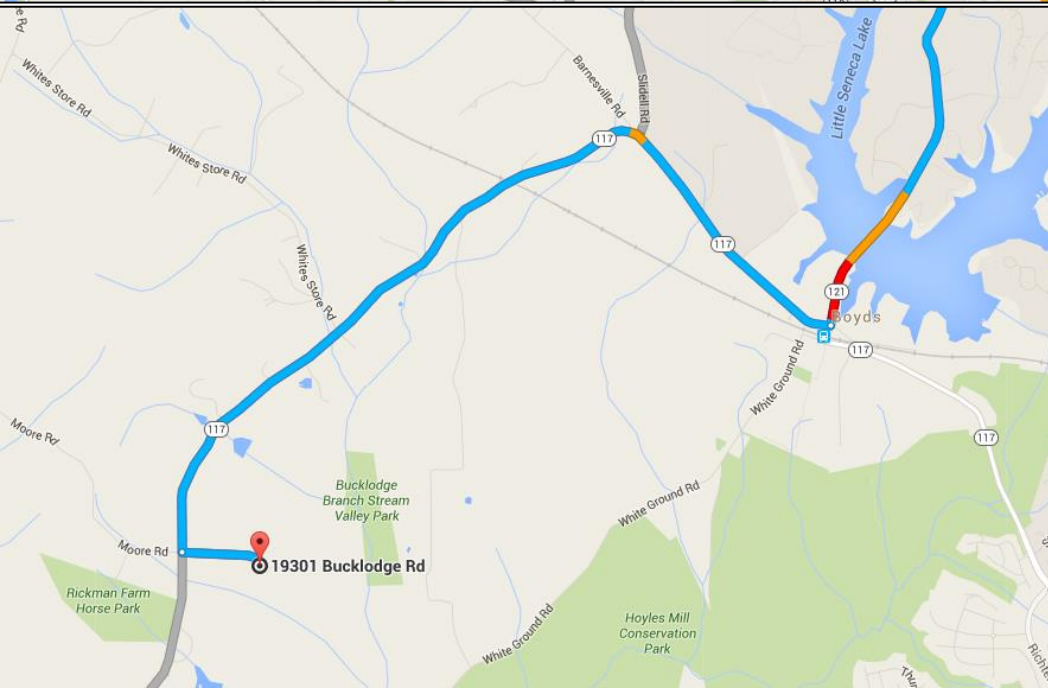

# ~ WYNDHAM OAKS ~

19301 Bucklodge Road  
Boys, MD 20841

## FARM LAYOUT

## 19301 Bucklodge Road Boys, MD 20841 DIRECTIONS

From Frederick:

- Take 270 south.
- Take Clarksburg Road/MD-121 S (exit 18) toward Boys / Black Hill Regional Park.
- In Boys, turn right onto Barnesville Road / MD-117.
- Follow MD-117 as it turns left to become Bucklodge Road.
- 19301 Bucklodge Road is on the left, just across from Moore Road.

NOTE: Some of the online mapping sites give you an incorrect location up the street a bit. The driveway to the farm is across from Moore Road.