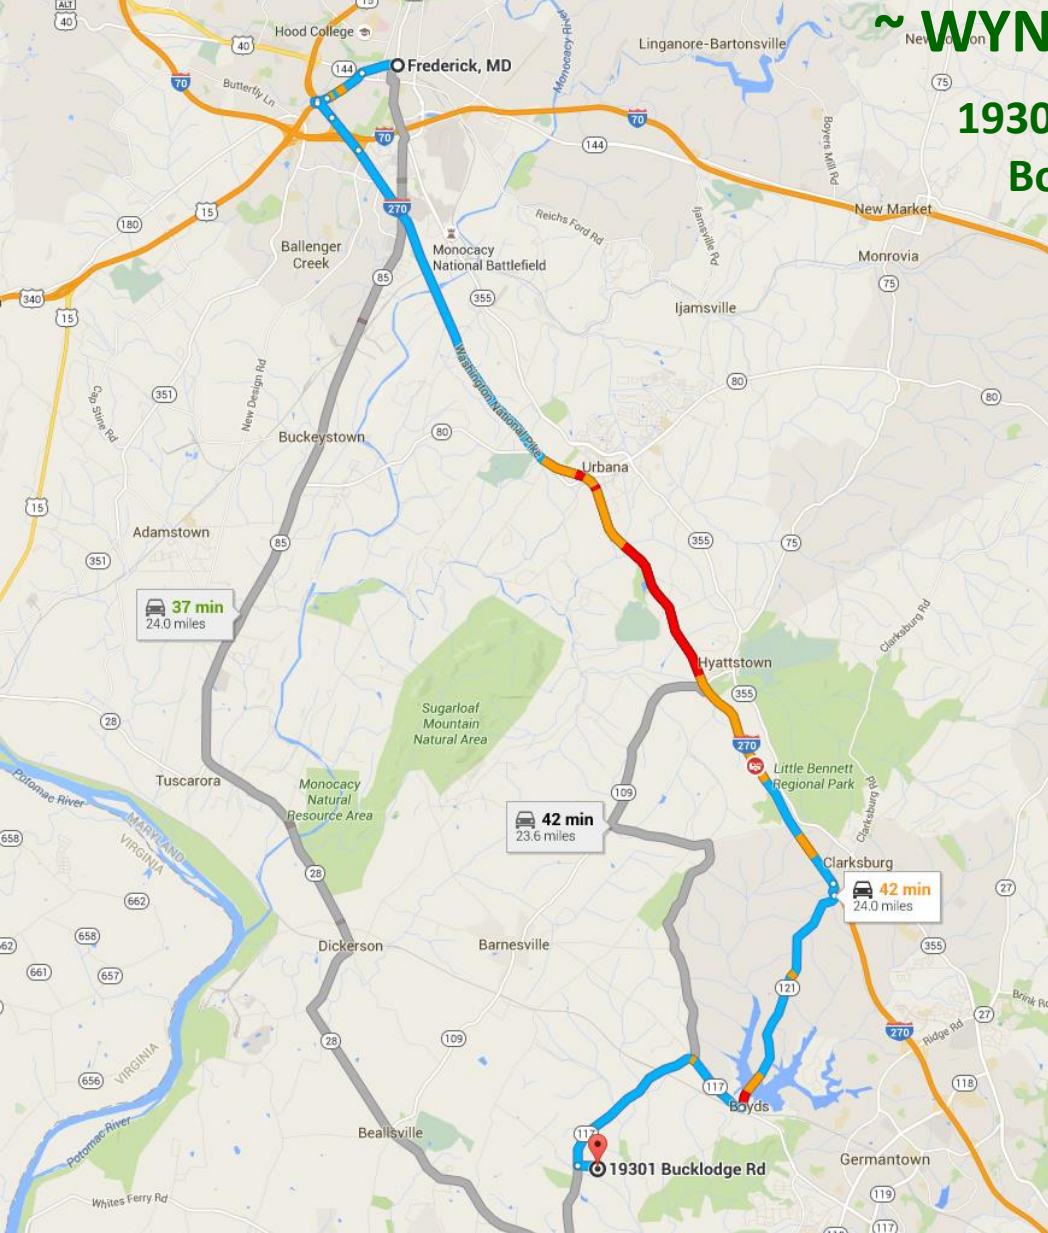

## FARM LAYOUT

## 19301 Bucklodge Road Boys, MD 20841 DIRECTIONS

From Frederick:

- Take 270 south.
- Take Clarksburg Road/MD-121 S (exit 18) toward Boys / Black Hill Regional Park.
- In Boys, turn right onto Barnesville Road / MD-117.
- Follow MD-117 as it turns left to become Bucklodge Road.
- 19301 Bucklodge Road is on the left, just across from Moore Road.

NOTE: Some of the online mapping sites give you an incorrect location up the street a bit. The driveway to the farm is across from Moore Road.