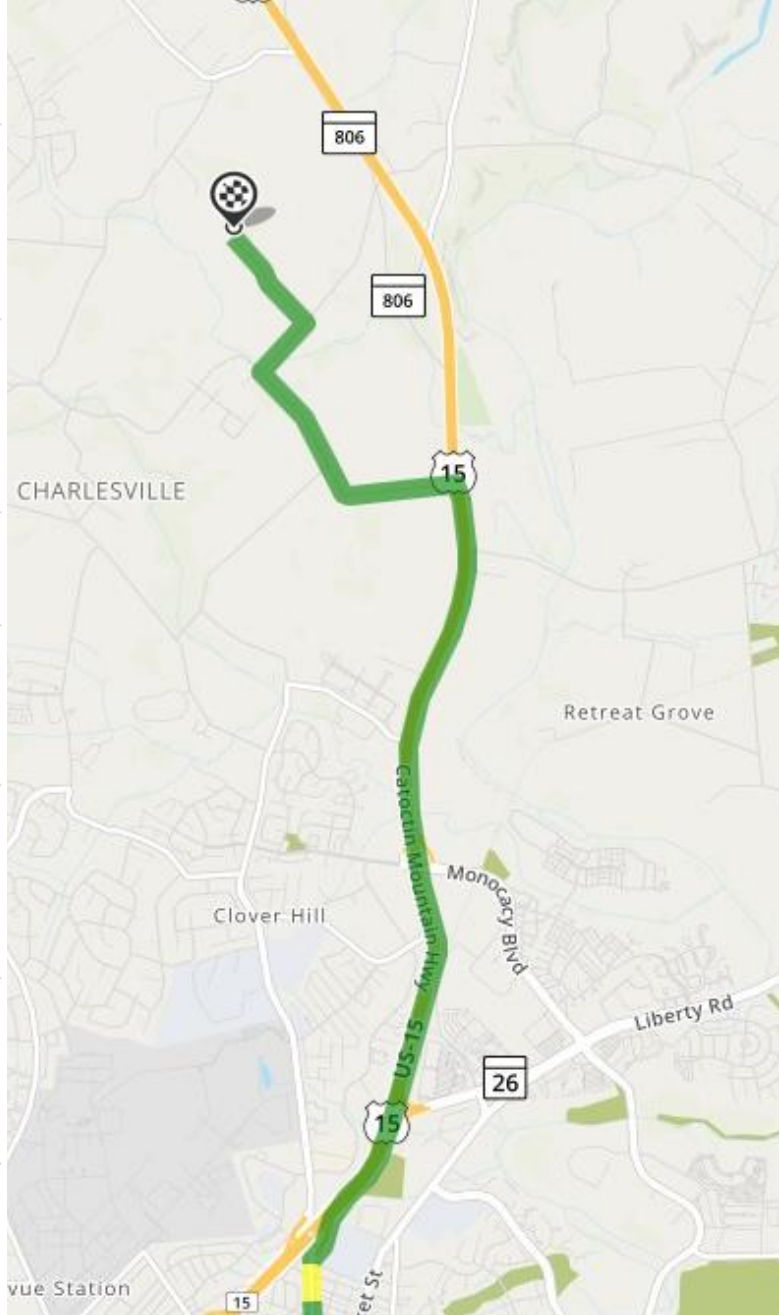

Woodvale Farms, 9602 Bartgis Road, Frederick, MD 21702
WoodvaleFarmsMD@gmail.com 630-329-9098

 Start out going **north** on N Market St toward E Church St.

Then 0.82 miles

 Turn **left** onto W 9th St.

W 9th St is 0.1 miles past E 8th St.
If you reach W 10th St you've gone a little too far.

Then 0.13 miles

 Turn **right** onto Motter Ave.

Motter Ave is just past Motter Pl.
If you reach Selwin Dr you've gone about 0.1 miles too far.

Then 0.54 miles

 Merge onto US-15 N.

Then 3.76 miles

 Turn **left** onto Sundays Ln.

Sundays Ln is 0.2 miles past Catocin Mountain Hwy.

Then 1.31 miles

 Turn **right** onto Bartgis Rd.

Bartgis Rd is 0.5 miles past Bloomfield Rd.
If you reach Pocono Dr you've gone about 0.3 miles too far.

Then 0.32 miles

 Take the **1st left** onto Barts Pl.

If you reach Hansonville Rd you've gone about 0.7 miles too far.

Then 0.54 miles

 9602 Bartgis Rd, Frederick, MD 21702-1904, 9602 BARTGIS RD.

If you reach the end of Barts Pl you've gone a little too far.