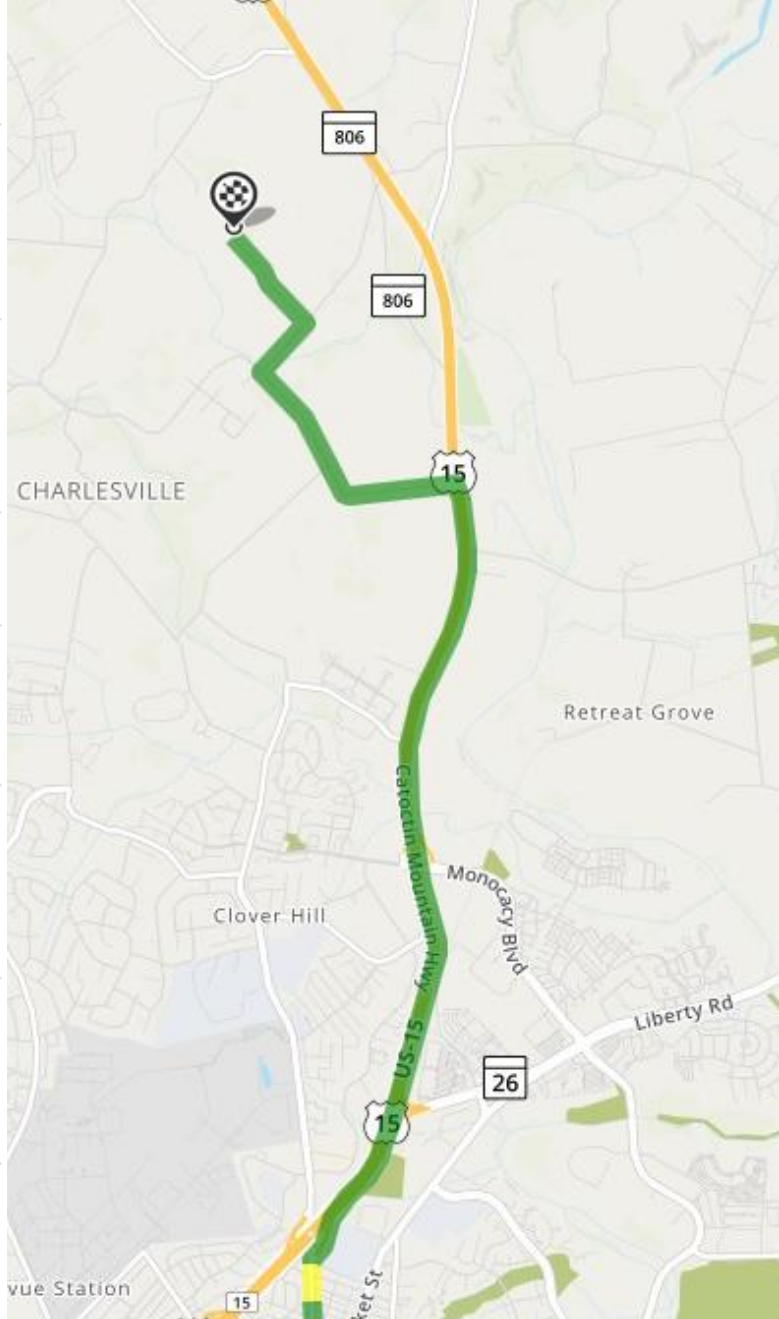

Start out going **north** on N Market St toward E Church St.

Then 0.82 miles

Turn **left** onto W 9th St.

W 9th St is 0.1 miles past E 8th St.

If you reach W 10th St you've gone a little too far.

Then 0.13 miles

Turn **right** onto Motter Ave.

Motter Ave is just past Motter Pl.

If you reach Selwin Dr you've gone about 0.1 miles too far.

Then 0.54 miles

Merge onto US-15 N.

Then 3.76 miles

Turn **left** onto Sundays Ln.

Sundays Ln is 0.2 miles past Catocin Mountain Hwy.

Then 1.31 miles

Turn **right** onto Bartgis Rd.

Bartgis Rd is 0.5 miles past Bloomfield Rd.

If you reach Pocono Dr you've gone about 0.3 miles too far.

Then 0.32 miles

Take the **1st left** onto Barts Pl.

If you reach Hansonville Rd you've gone about 0.7 miles too far.

Then 0.54 miles

9602 Bartgis Rd, Frederick, MD 21702-1904, 9602 BARTGIS RD.

If you reach the end of Barts Pl you've gone a little too far.