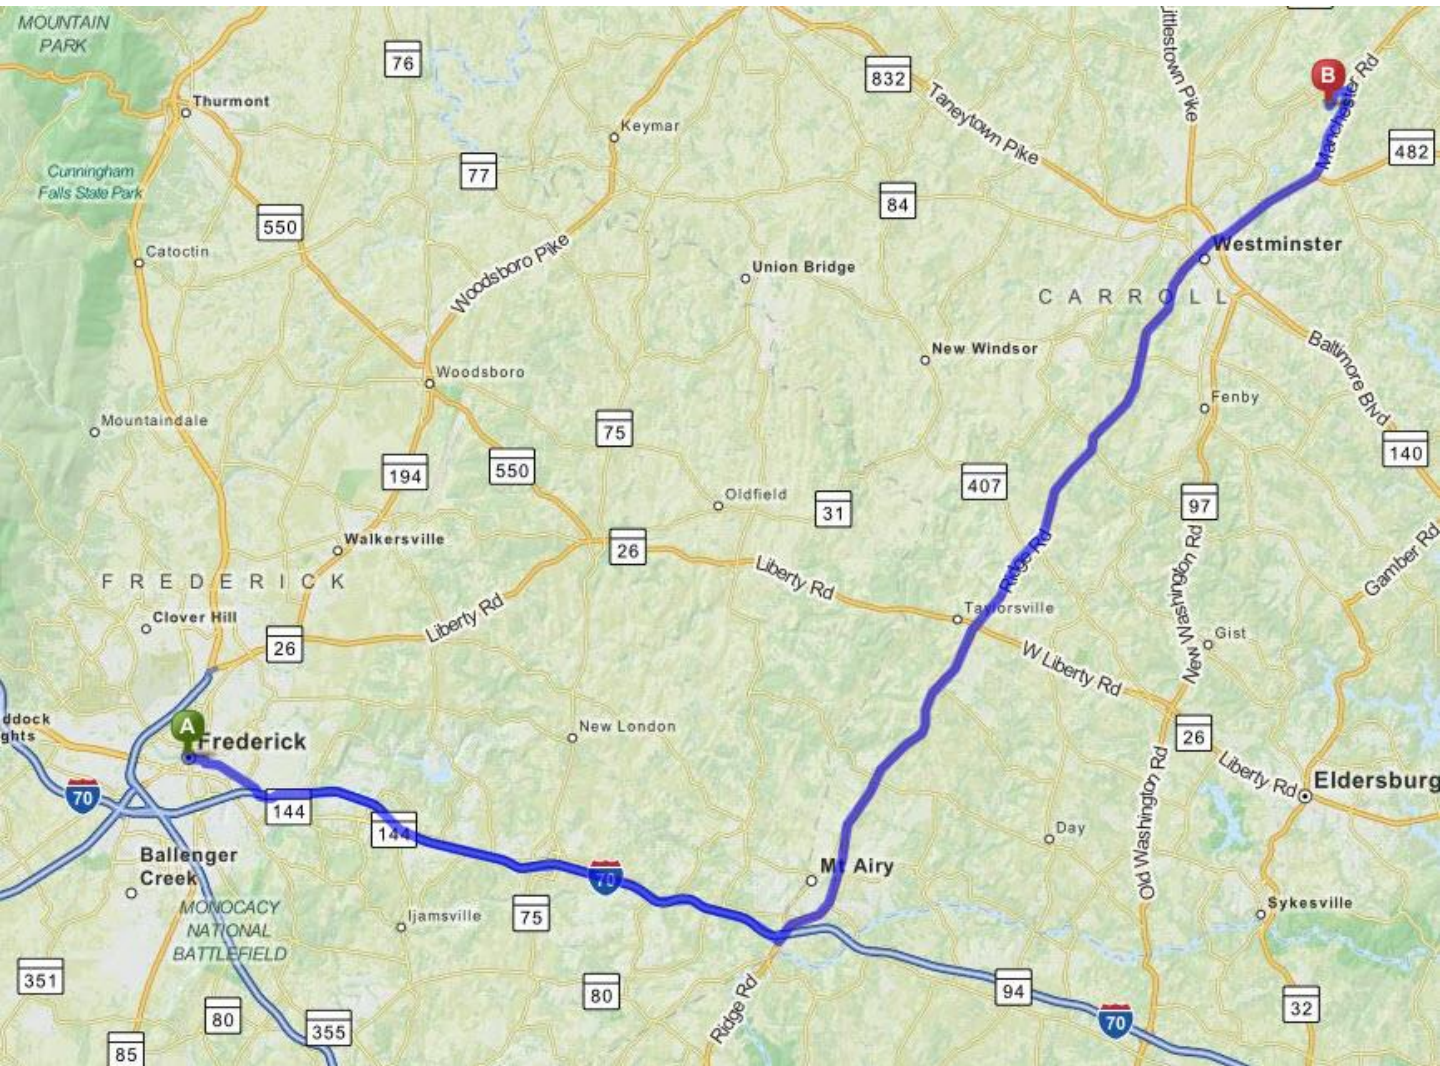

~ SHIP'S QUARTERS FARM ~
1665 Gold Smith Drive, Westminster, MD, 21157

FARM LAYOUT

~ SHIP'S QUARTERS FARM ~
1665 Gold Smith Drive, Westminster, MD, 21157

DIRECTIONS

- From I70, get on Rte 27 N (Ridge Road). Travel 23.7 mi.
- Turn left onto Sullivan Rd. Travel 0.3 mi.
- Turn left onto Ship's Quarters Court. Travel 0.3 mi.
- Ship's Quarters Court becomes Gold Smith Drive.
- Farm is at the end of the road.