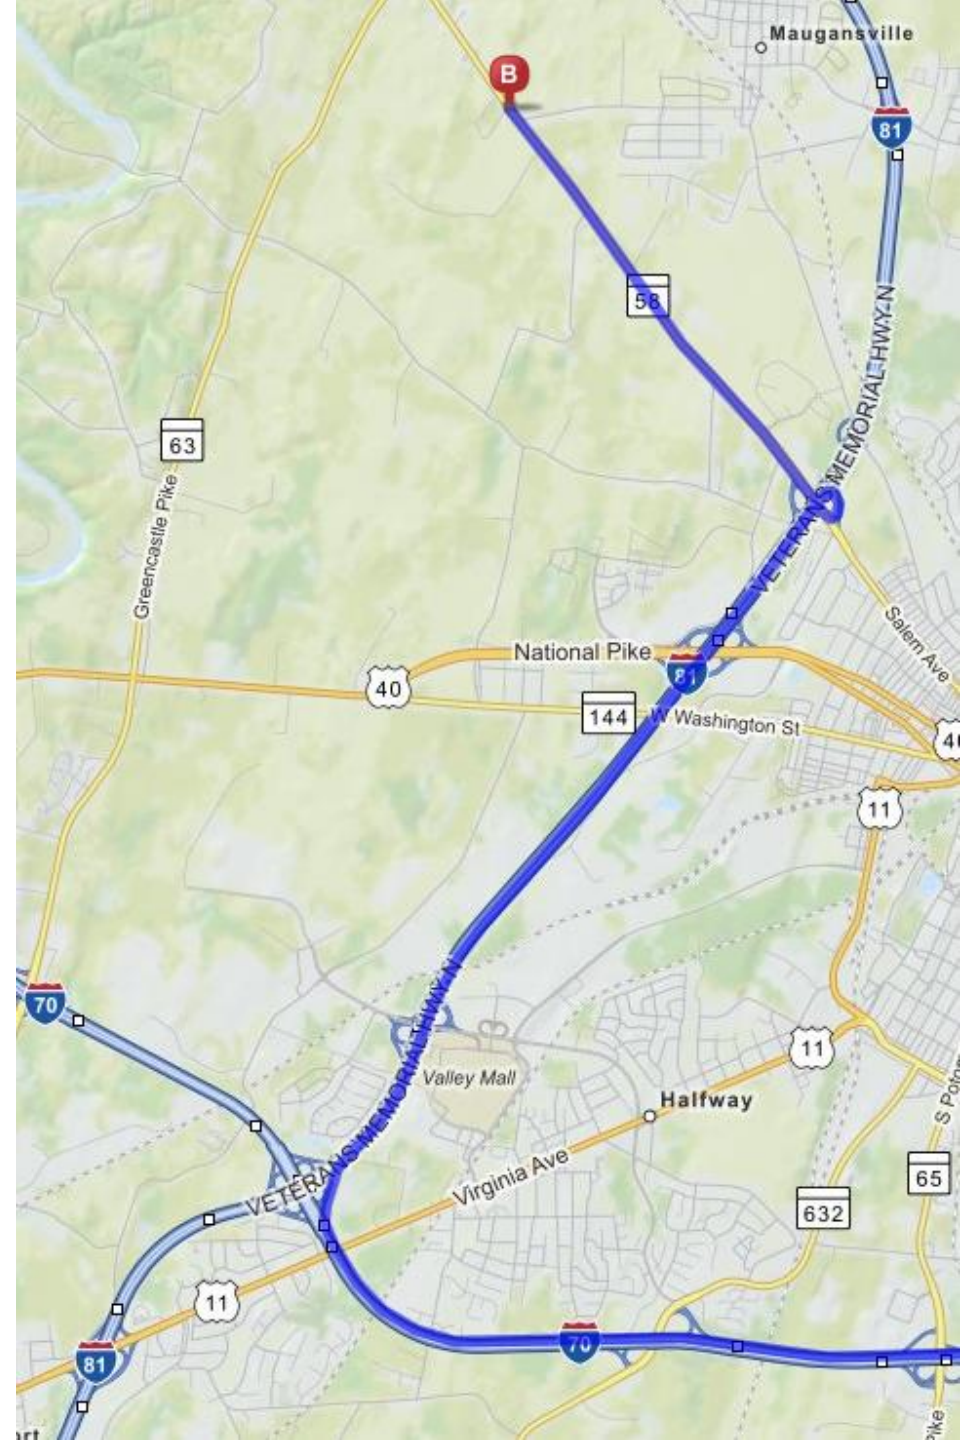

DIRECTIONS

Troupe Run Stables
 13720 Cearfoss Pike
 Hagerstown, MD

1. Start out going west on **W Patrick St/MD-144** toward **N Court St**. Continue to follow **W Patrick St**. 3.4 mi
2. **W Patrick St** becomes **Baltimore National Pike/US-40 W**. 0.6 mi
3. Merge onto **I-70 W** toward **Hagerstown/Hancock**. 23.0 mi
4. Take the **I-81 N/I-81 S** exit, **EXIT 26**, toward **Harrisburg/Roanoke**. 0.1 mi
5. Merge onto **I-81 N/Veterans Memorial Hwy N** via **EXIT 26B** toward **Harrisburg**. 4.2 mi
6. Merge onto **MD-58 W** via **EXIT 7B** toward **Cearfoss**. 2.7 mi
7. **13720 CEARFOSS PIKE** is on the left.
 Your destination is just past *Garden View Rd*
 If you are on *MD-58* and reach *Bluebell Ct* you've gone about 0.4 miles too far

- 
 3. Merge onto I-70 W toward Hagerstown/Hancock.
- 
 4. Take the I-81 N/I-81 S exit, EXIT 26, toward Harrisburg/Roanoke. 0.1 mi
- 
 5. Merge onto I-81 N/Veterans Memorial Hwy N via EXIT 26B toward Harrisburg. 4.2 mi
- 
 6. Merge onto MD-58 W via EXIT 7B toward Cearfoss. 2.7 mi
- 7. **13720 CEARFOSS PIKE** is on the left.
*Your destination is just past Garden View Rd
 If you are on MD-58 and reach Bluebell Ct you've gone about 0.4 miles too far*

Lunge in the round pen

Arena entrance

Judge

Enter here
(gravel road)
You will see a
FADS Show sign

Travel counter clockwise
around the indoor arena.

Park around the arena at an angle.

Viewing area
(has seats)

Troupe Run

Cearfoss Pike