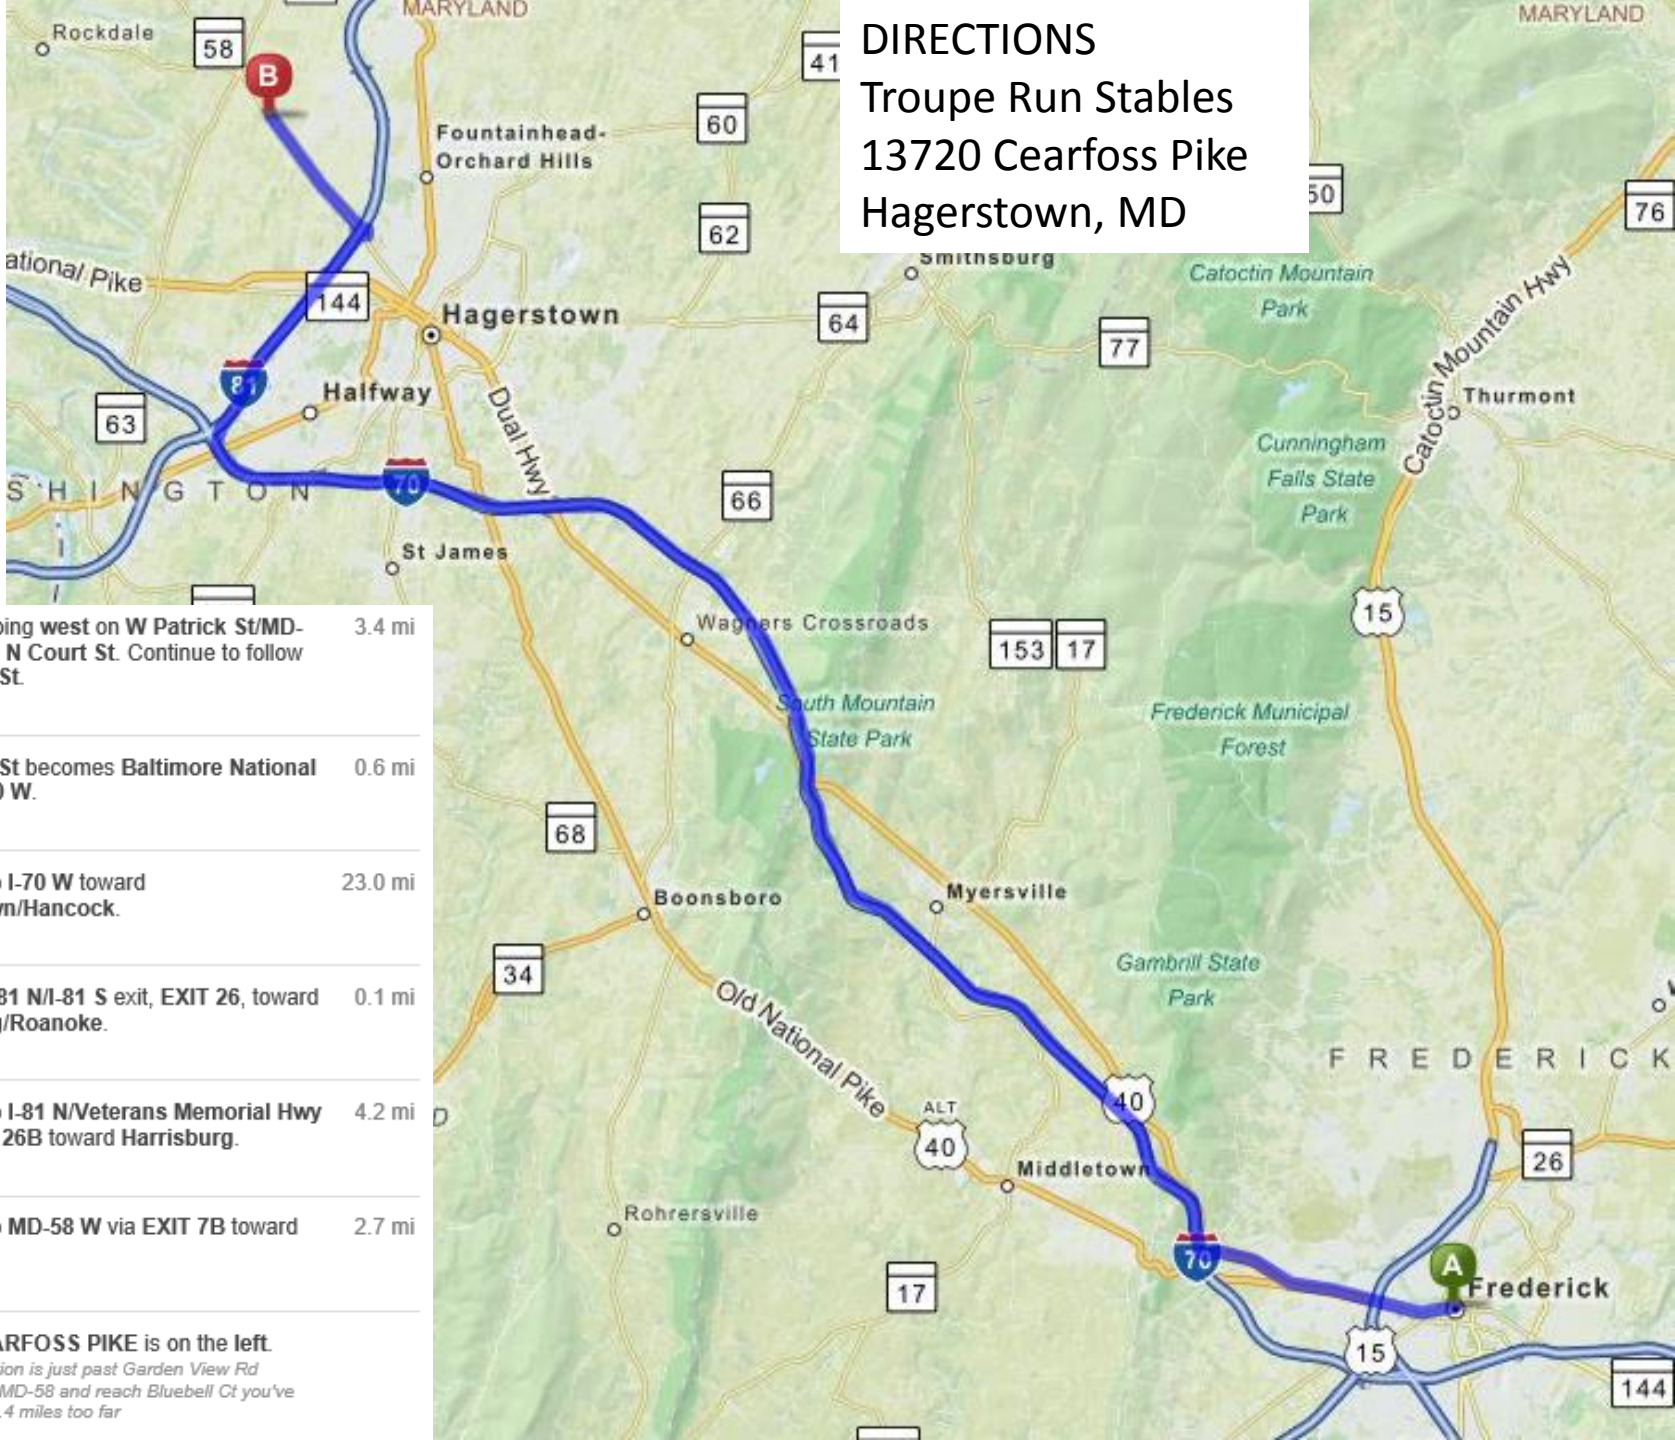

DIRECTIONS

Troupe Run Stables
 13720 Cearfoss Pike
 Hagerstown, MD

1. Start out going west on **W Patrick St/MD-144** toward **N Court St**. Continue to follow **W Patrick St**. 3.4 mi
2. **W Patrick St** becomes **Baltimore National Pike/US-40 W**. 0.6 mi
3. Merge onto **I-70 W** toward **Hagerstown/Hancock**. 23.0 mi
4. Take the **I-81 N/I-81 S** exit, **EXIT 26**, toward **Harrisburg/Roanoke**. 0.1 mi
5. Merge onto **I-81 N/Veterans Memorial Hwy N** via **EXIT 26B** toward **Harrisburg**. 4.2 mi
6. Merge onto **MD-58 W** via **EXIT 7B** toward **Cearfoss**. 2.7 mi
7. **13720 CEARFOSS PIKE** is on the left.
 Your destination is just past *Garden View Rd*
 If you are on *MD-58* and reach *Bluebell Ct* you've gone about 0.4 miles too far

- 
 3. Merge onto I-70 W toward Hagerstown/Hancock.
- 
 4. Take the I-81 N/I-81 S exit, EXIT 26, toward Harrisburg/Roanoke. 0.1 mi
- 
 5. Merge onto I-81 N/Veterans Memorial Hwy N via EXIT 26B toward Harrisburg. 4.2 mi
- 
 6. Merge onto MD-58 W via EXIT 7B toward Cearfoss. 2.7 mi
- 7. **13720 CEARFOSS PIKE** is on the left.
*Your destination is just past Garden View Rd
 If you are on MD-58 and reach Bluebell Ct you've gone about 0.4 miles too far*

Lunge in the round pen

Arena entrance

Judge

Enter here
(gravel road)
You will see a
FADS Show sign

Travel counter clockwise
around the indoor arena.

Park around the arena at an angle.

Viewing area
(has seats)

Troupe Run

Cearfoss Pike