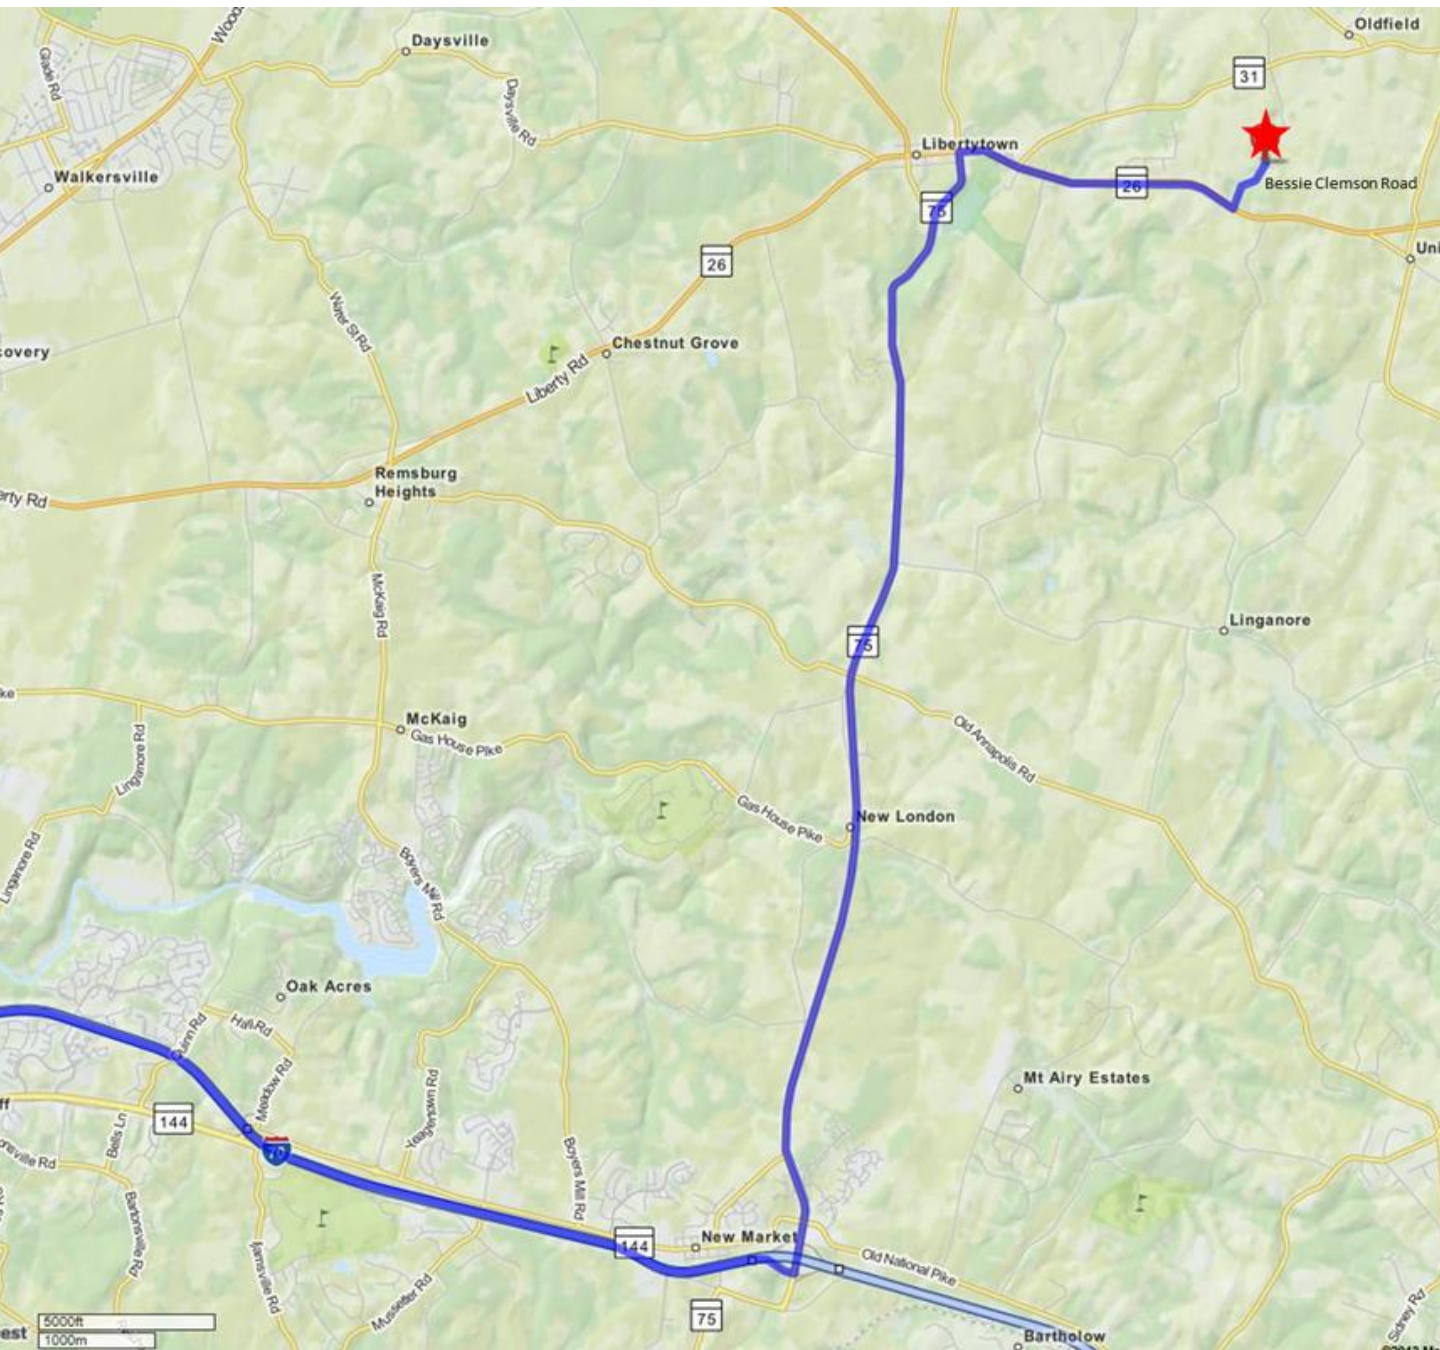

~ BY CHANCE FARM ~
9205 Bessie Clemson Road, Union Bridge, MD

FARM LAYOUT

~ BY CHANCE FARM ~
9205 Bessie Clemson Road, Union Bridge, MD
DIRECTIONS

- From I-70, take the MD-75 N exit, EXIT 62, toward Libertytown/New Market. Go 0.3 mi.
- Turn left onto MD-75 N/Green Valley Rd. Go 7.6 mi.
- Turn right onto MD-26/Liberty Rd/Main St. Go 1.9 mi.
- Turn left onto Bessie Clemson Rd. Go 0.4 mi.
- Farm is on the right. It has a large blue barn/arena building.
- Park trailer in the pasture to the left.