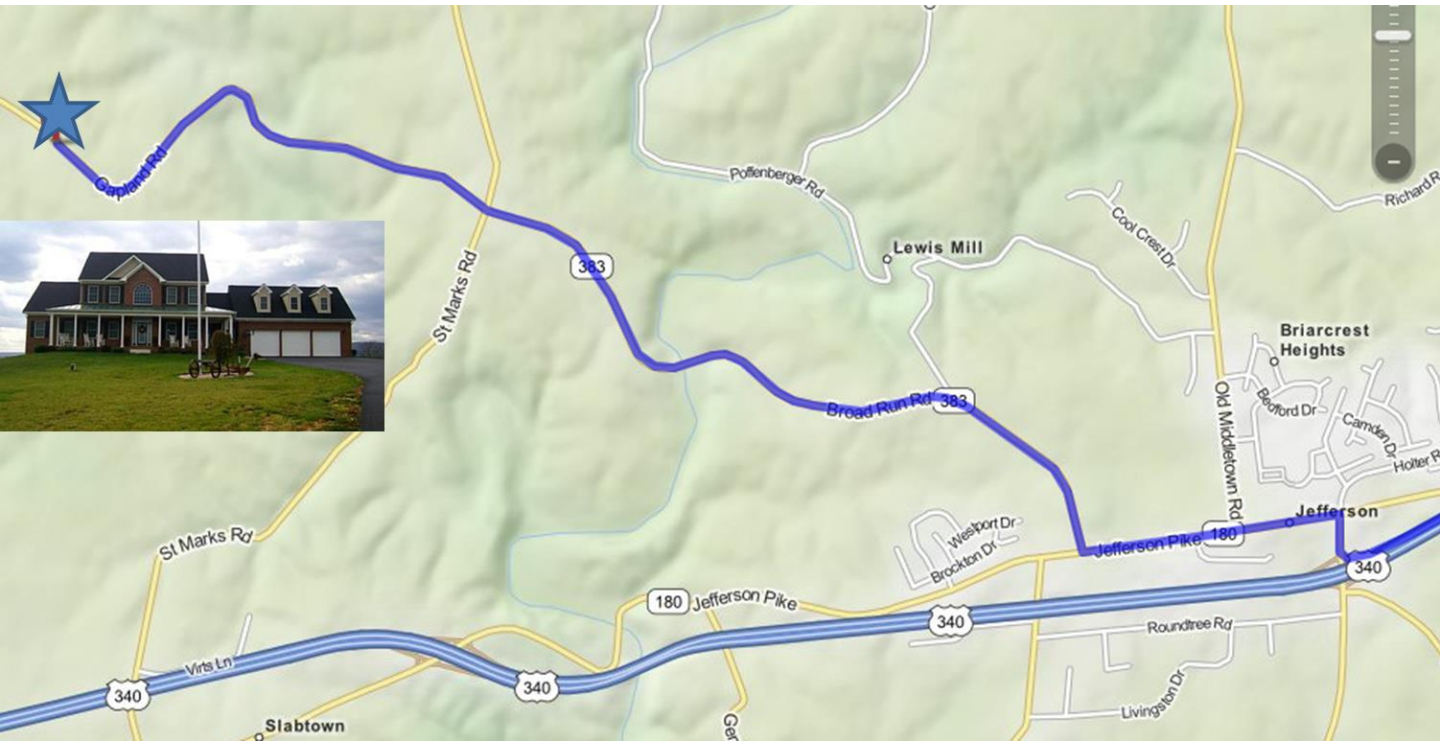

← SHOW OFFICE

← PARKING

← ENTRANCE

Gapland Rd

Gap

Blue Horse Farm
2027 Gapland Road, Jefferson, MD 21755
C: 301-788-0134
Email: LeslieRaulin@gmail.com

Blue Horse Farm
2027 Gapland Road, Jefferson, MD 21755
C: 301-788-0134
Email: LeslieRaulin@gmail.com

- From 270, 70, or 15, get on Rte 340W toward Charles Town.
- Once you are on Rte 340W toward Charles Town, travel 6 miles.
- Exit at Lander Road. At the top of the ramp, turn right.
- At the traffic light in Jefferson, turn left onto Jefferson Pike. Travel 0.8 miles.
- Turn right onto Rte 383 (Broad Run Rd.). (This is just after the new neighborhood that is being built.)
- After 2.4 miles, Broad Run Road turns right. DO NOT TURN RIGHT; instead, keep going straight. You are now on Gapland Road.
- Travel 1.6 miles to the farm on the left. You will see a red brick house on a hill. Park on the left of the driveway.