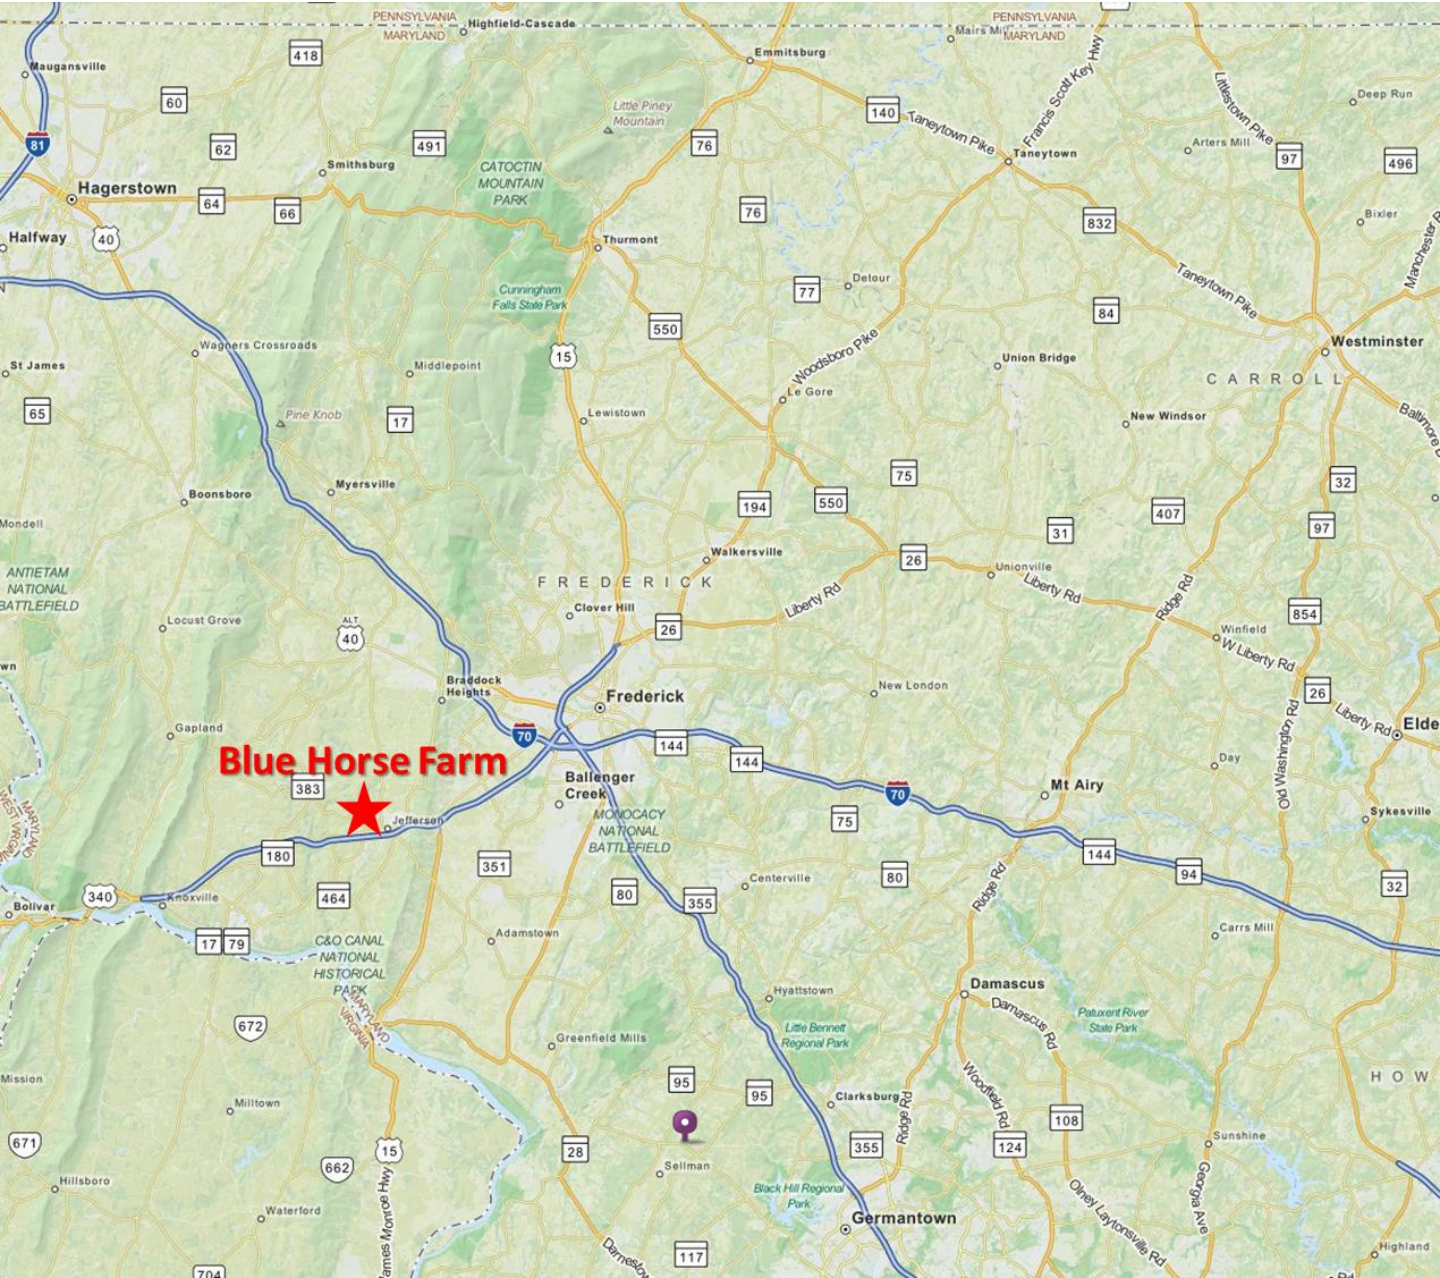

← SHOW OFFICE

← PARKING

← ENTRANCE

Gapland Rd

Gap

Blue Horse Farm
2027 Gapland Road, Jefferson, MD 21755
C: 301-788-0134
Email: LeslieRaulin@gmail.com

Blue Horse Farm
2027 Gapland Road, Jefferson, MD 21755
C: 301-788-0134
Email: LeslieRaulin@gmail.com

- From 270, 70, or 15, get on Rte 340W toward Charles Town.
- Once you are on Rte 340W toward Charles Town, travel 6 miles.
- Exit at Lander Road. At the top of the ramp, turn right.
- At the traffic light in Jefferson, turn left onto Jefferson Pike. Travel 0.8 miles.
- Turn right onto Rte 383 (Broad Run Rd.). (This is just after the new neighborhood that is being built.)
- After 2.4 miles, Broad Run Road turns right. DO NOT TURN RIGHT; instead, keep going straight. You are now on Gapland Road.
- Travel 1.6 miles to the farm on the left. You will see a red brick house on a hill. Park on the left of the driveway.