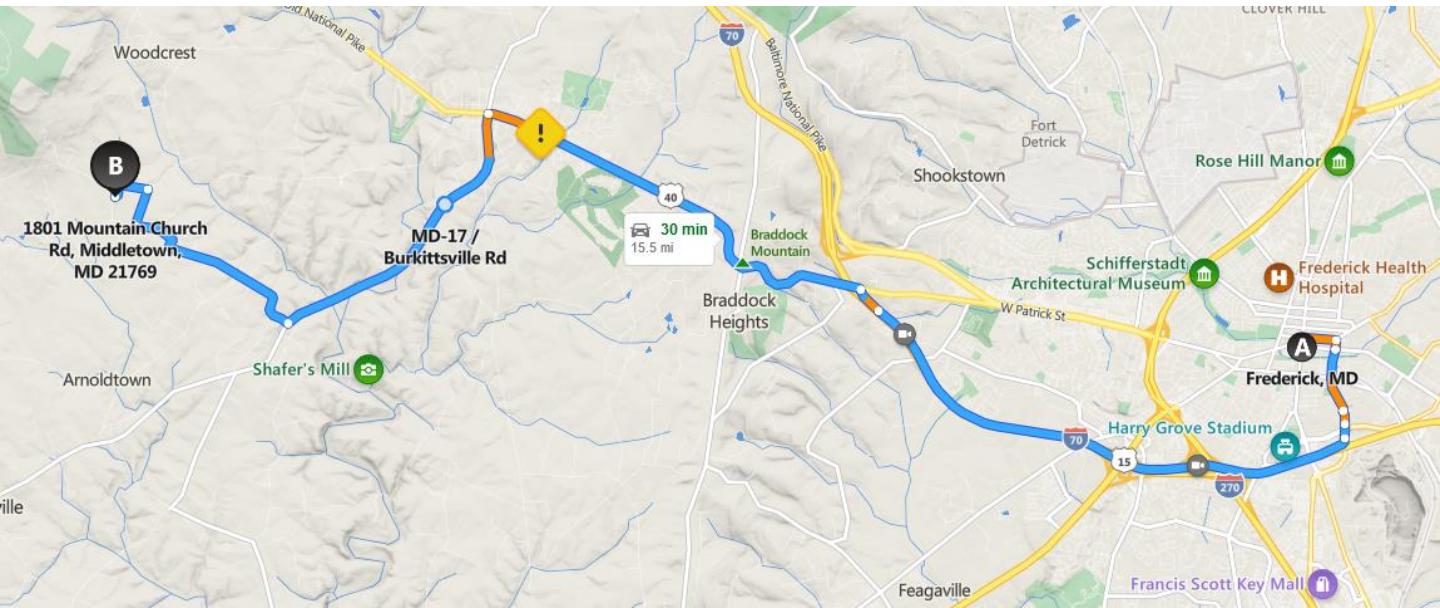

NO PARKING

WARM-UP ARENA

Plantation Valley Stables

1801 Mountain Church Road, Middletown, MD 21769

DIRECTIONS FROM FREDERICK, MD

- ↑ 433 ft
Head north on N Market St toward E Church St

↘ 0.3 mi
Turn right onto E Church St

↘ 433 ft
Turn right onto N East St

↑ 0.6 mi
Road name changes to S East St

🔄 0.1 mi
At the roundabout, take the 1st exit

↑ 0.1 mi
Continue on MD-85 / S East St

🛣️ 4.7 mi
Take the ramp on the right for I-70 West / US-40 West and head toward Hagerstown

↘
At Exit 49, head right on the ramp for US-40 W Alt / Old National Pike toward Braddock Heights / Middletown

0.2 mi
↑
Continue on US-40 W Alt / Old National Pike
Minor Congestion

3.9 mi
↙
Turn left onto MD-17 / S Church St

2.8 mi
↘
Turn right onto Quebec School Rd

1.8 mi
↘
Turn right onto Marker Rd

0.3 mi
↙
Turn left onto Mountain Church Rd

0.3 mi
↙
Turn left
Unpaved Road

0.1 mi
●
Arrive at destination
The last intersection before your destination is Mountain Church Rd