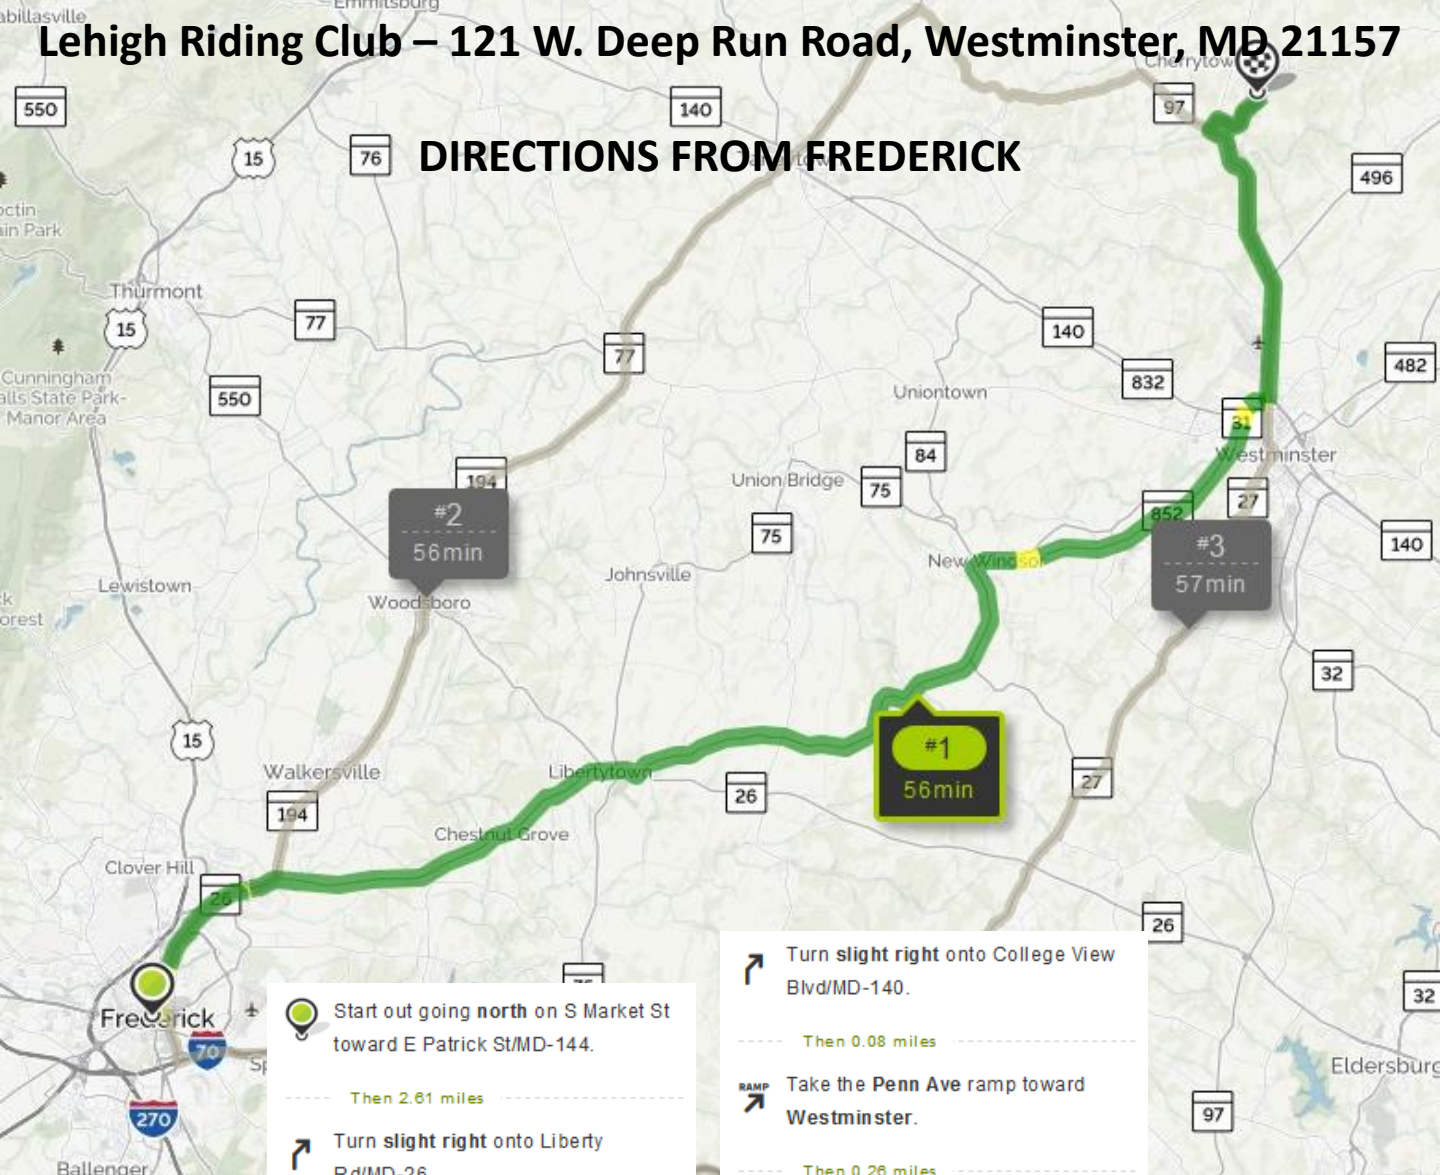

DIRECTIONS FROM FREDERICK

Start out going **north** on S Market St toward E Patrick St/MD-144.

Then 2.61 miles

Turn **slight right** onto Liberty Rd/MD-26.

Liberty Rd is 0.3 miles past Routzahn Way.

Then 1.25 miles

Turn **slight right** onto MD-26/Liberty Rd. Continue to follow MD-26.

MD-26 is 0.5 miles past Sebastian Blvd.

Then 7.93 miles

Turn **left** onto New Windsor Rd/MD-31. Continue to follow MD-31.

If you reach Dollyhyde Rd you've gone about 0.1 miles too far.

From Gettysburg: Take Route 97 South and go straight through Littlestown. Turn Left on Old Hanover Road and Right on Deep Run Road. Look for big white sign on left that says “Lehigh Riding Club,” but turn Right at sign (private driveway up the hill).

From Hanover: Take Route 116 which turns into Route 30 at the Maryland line. Turn Right on Deep Run Road. Look for big white sign on Right that says “Lehigh Riding Club,” but turn Left at sign (private driveway up the hill).