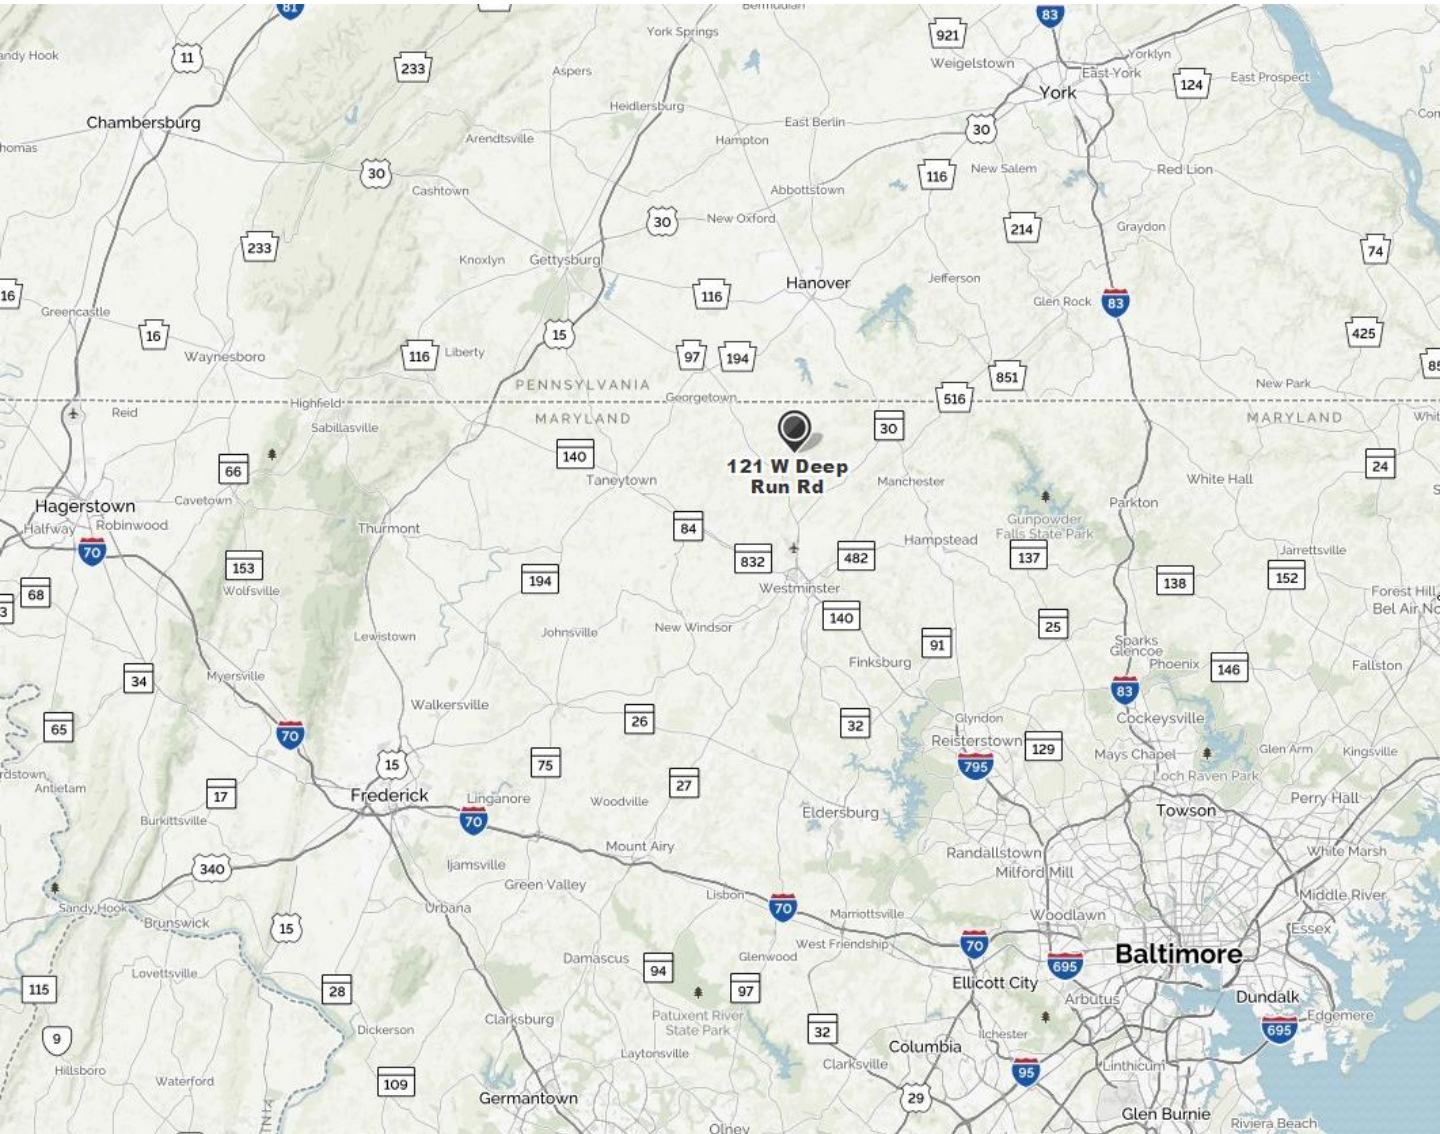

Lehigh Riding Club
121 W. Deep Run Road
Westminster, MD 21157

LOCATION