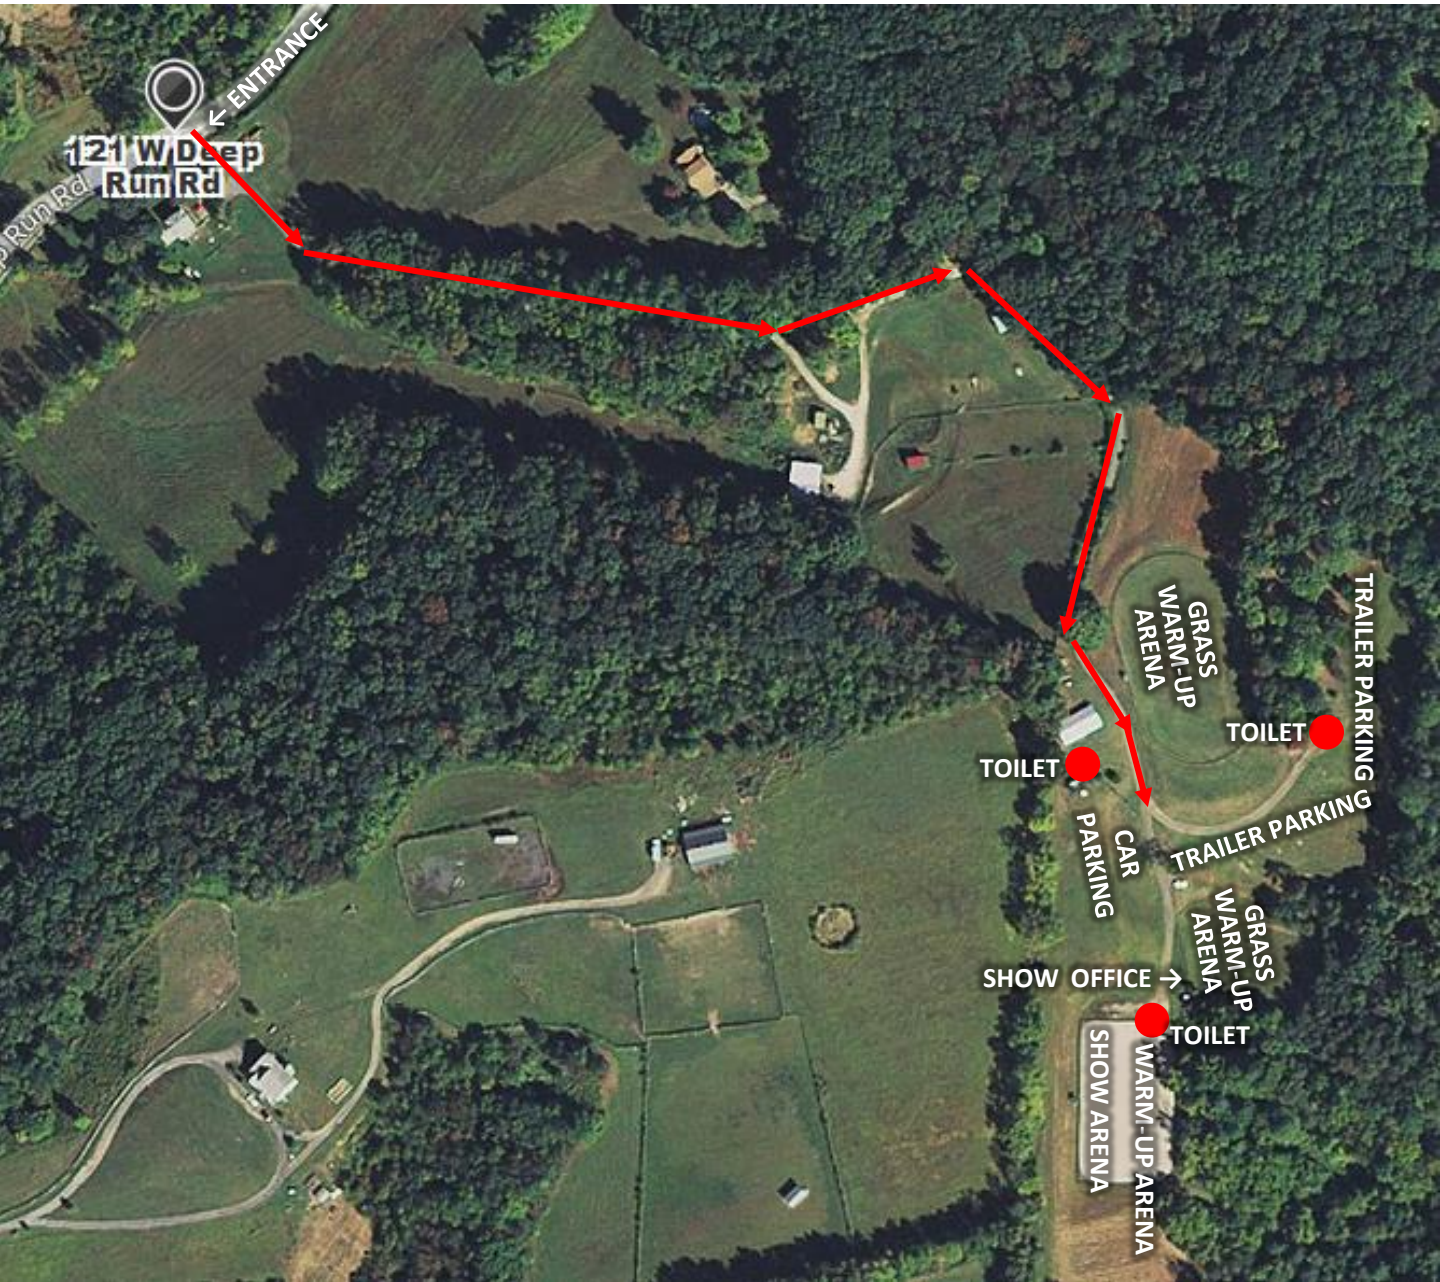

Lehigh Riding Club – 121 W. Deep Run Road, Westminster, MD 21157

SHOW LAYOUT