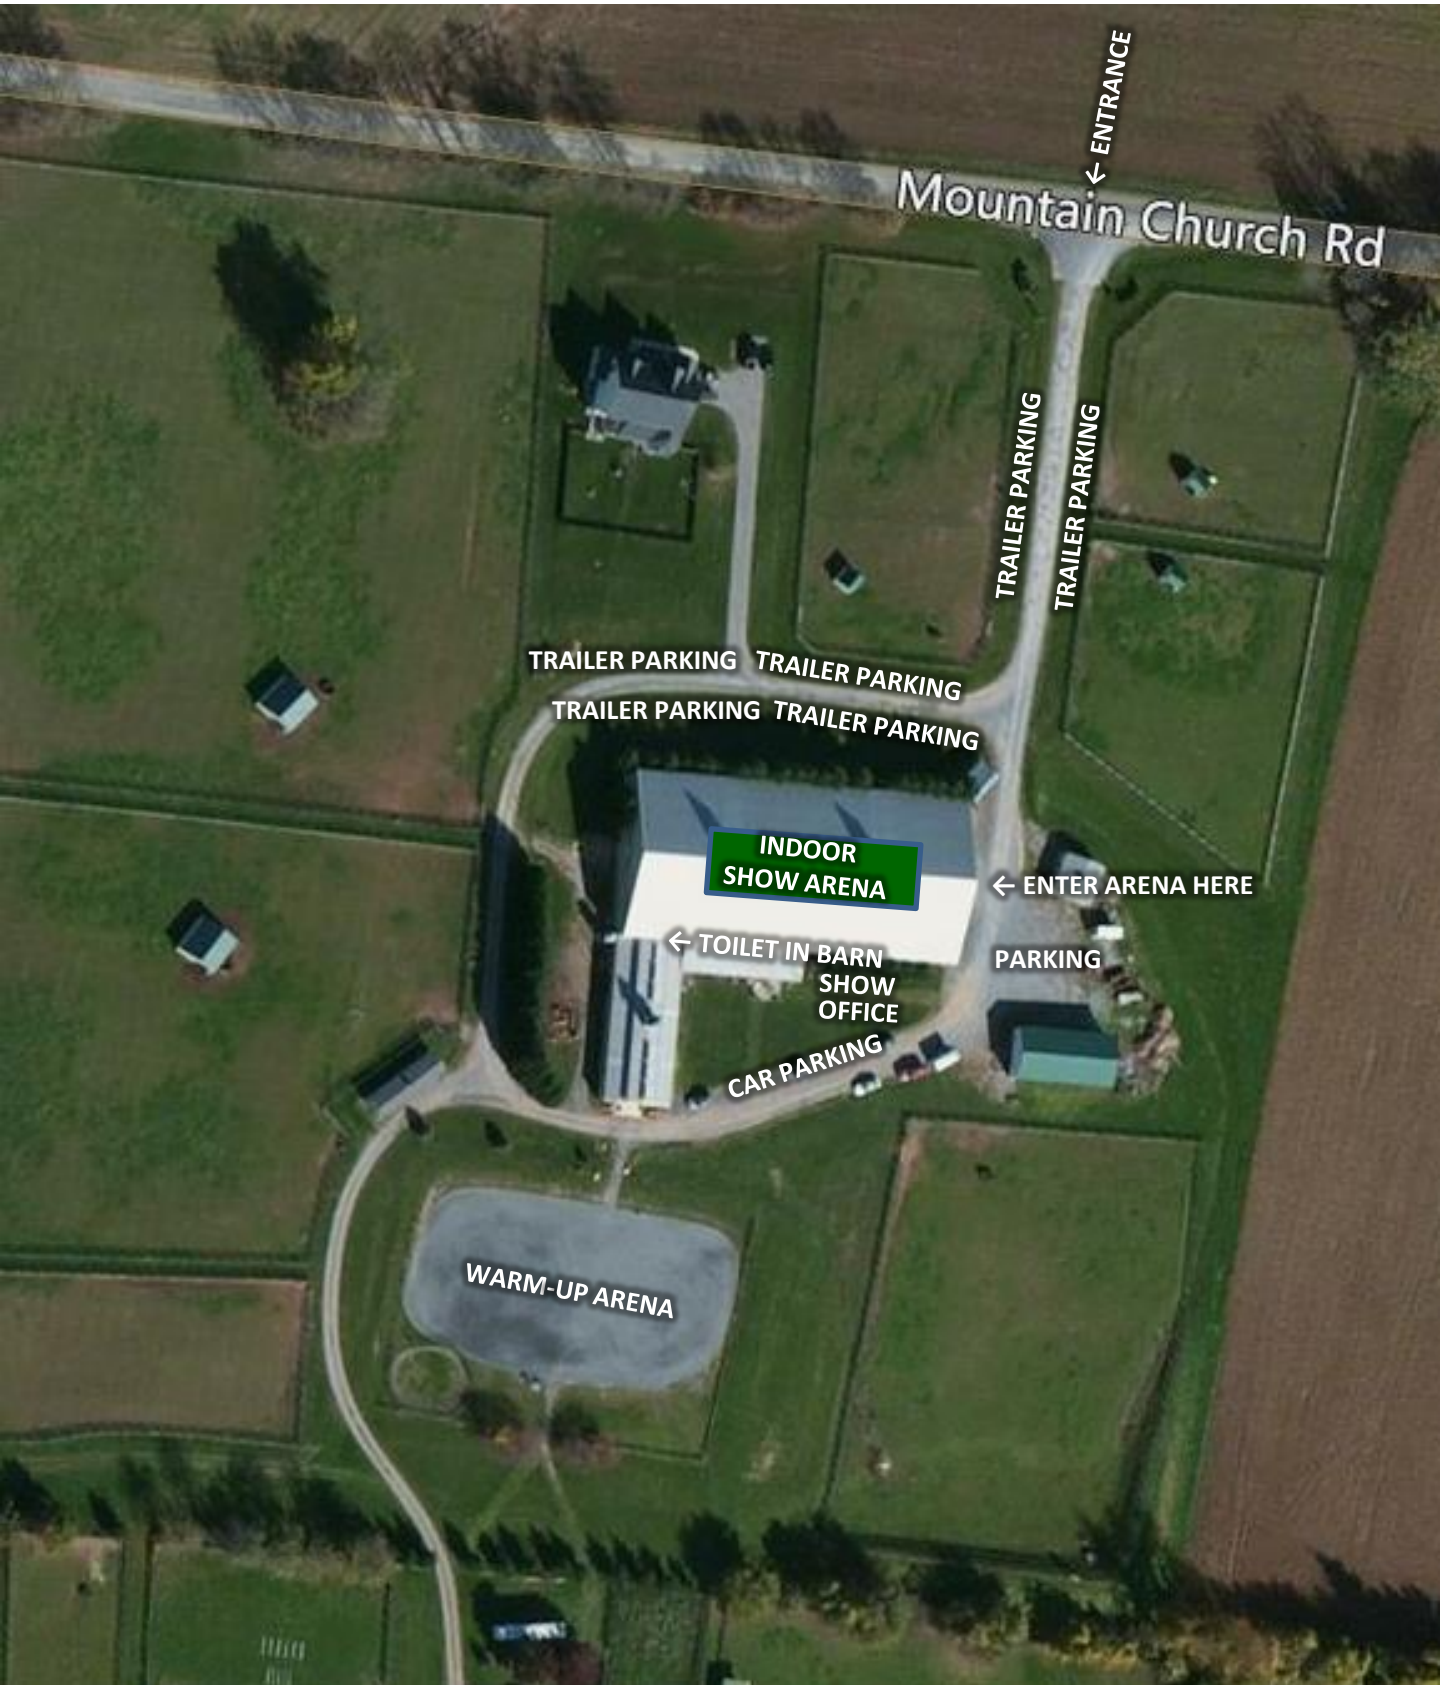

Plantation Valley Stables

1801 Mountain Church Road, Middletown, MD 21769

← ENTRANCE

Mountain Church Rd

TRAILER PARKING

TRAILER PARKING

TRAILER PARKING TRAILER PARKING
TRAILER PARKING TRAILER PARKING

**INDOOR
SHOW ARENA**

← ENTER ARENA HERE

← TOILET IN BARN
SHOW
OFFICE

PARKING

CAR PARKING

WARM-UP ARENA

Plantation Valley Stables

1801 Mountain Church Road, Middletown, MD 21769

DIRECTIONS FROM FREDERICK, MD

A Frederick

Depart N Court St toward W Church St

Turn right onto MD-144 W / W Patrick St

Bear left onto S Jefferson St

▲ Serious Congestion

Road name changes to US-340 W / S Jefferson St

▲ Moderate Congestion

Bear right onto US-40 ALT
Pass Shell in 2.1 mi

Turn left onto Walnut St

Road name changes to Bidle Rd

Turn left onto Marker Rd

Bear right onto Mountain Church Rd

Arrive at Mountain Church Rd
The last intersection is Marker Rd