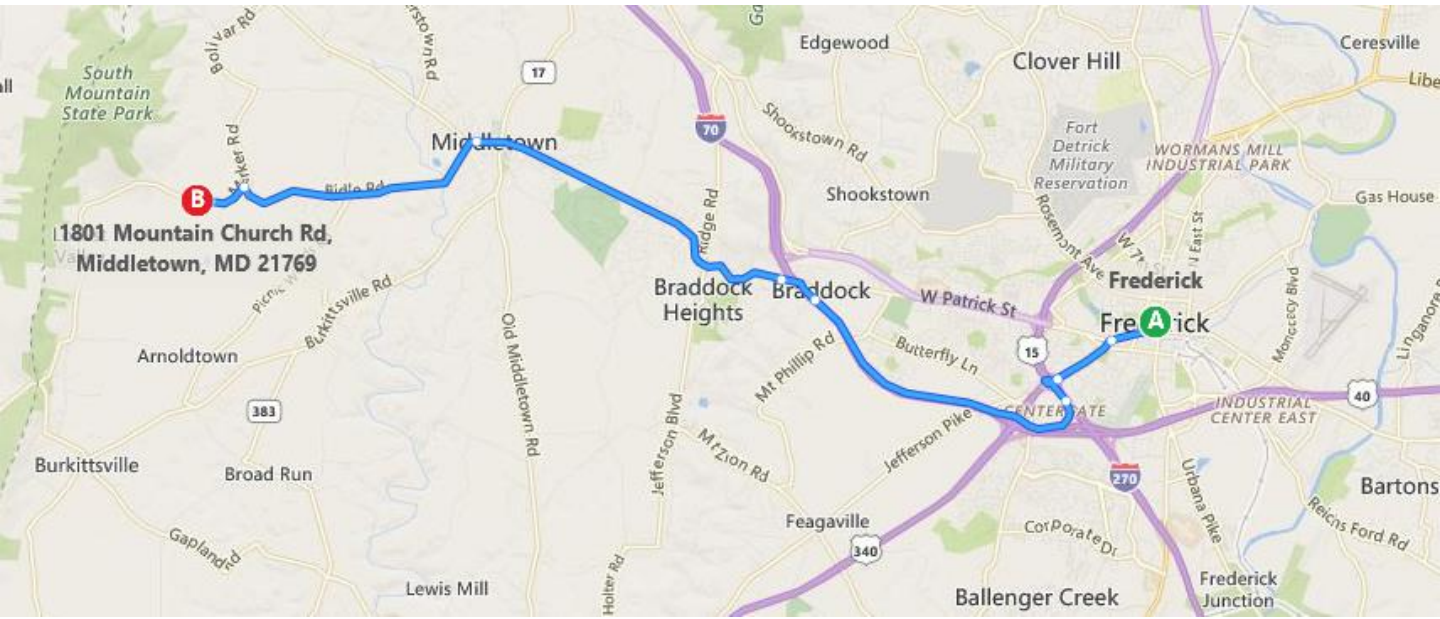

← ENTER ARENA HERE

← TOILET IN BARN
SHOW
OFFICE

PARKING

CAR PARKING

WARM-UP ARENA

Plantation Valley Stables

1801 Mountain Church Road, Middletown, MD 21769

DIRECTIONS FROM FREDERICK, MD

A Frederick

Depart N Court St toward W Church St

Turn right onto MD-144 W / W Patrick St

Bear left onto S Jefferson St

▲ Serious Congestion

Road name changes to US-340 W / S Jefferson St

▲ Moderate Congestion

Take ramp right and follow signs for US-40 East

▲ Minor Congestion

Take ramp right for I-70 West toward Hagerstown

At exit 49, take ramp right for US-40-ALT toward Middletown / Braddock Heights

Turn left onto US-40 W ALT

Bear right onto US-40 ALT
Pass Shell in 2.1 mi

Turn left onto Walnut St

Road name changes to Bidle Rd

Turn left onto Marker Rd

Bear right onto Mountain Church Rd

Arrive at Mountain Church Rd
The last intersection is Marker Rd