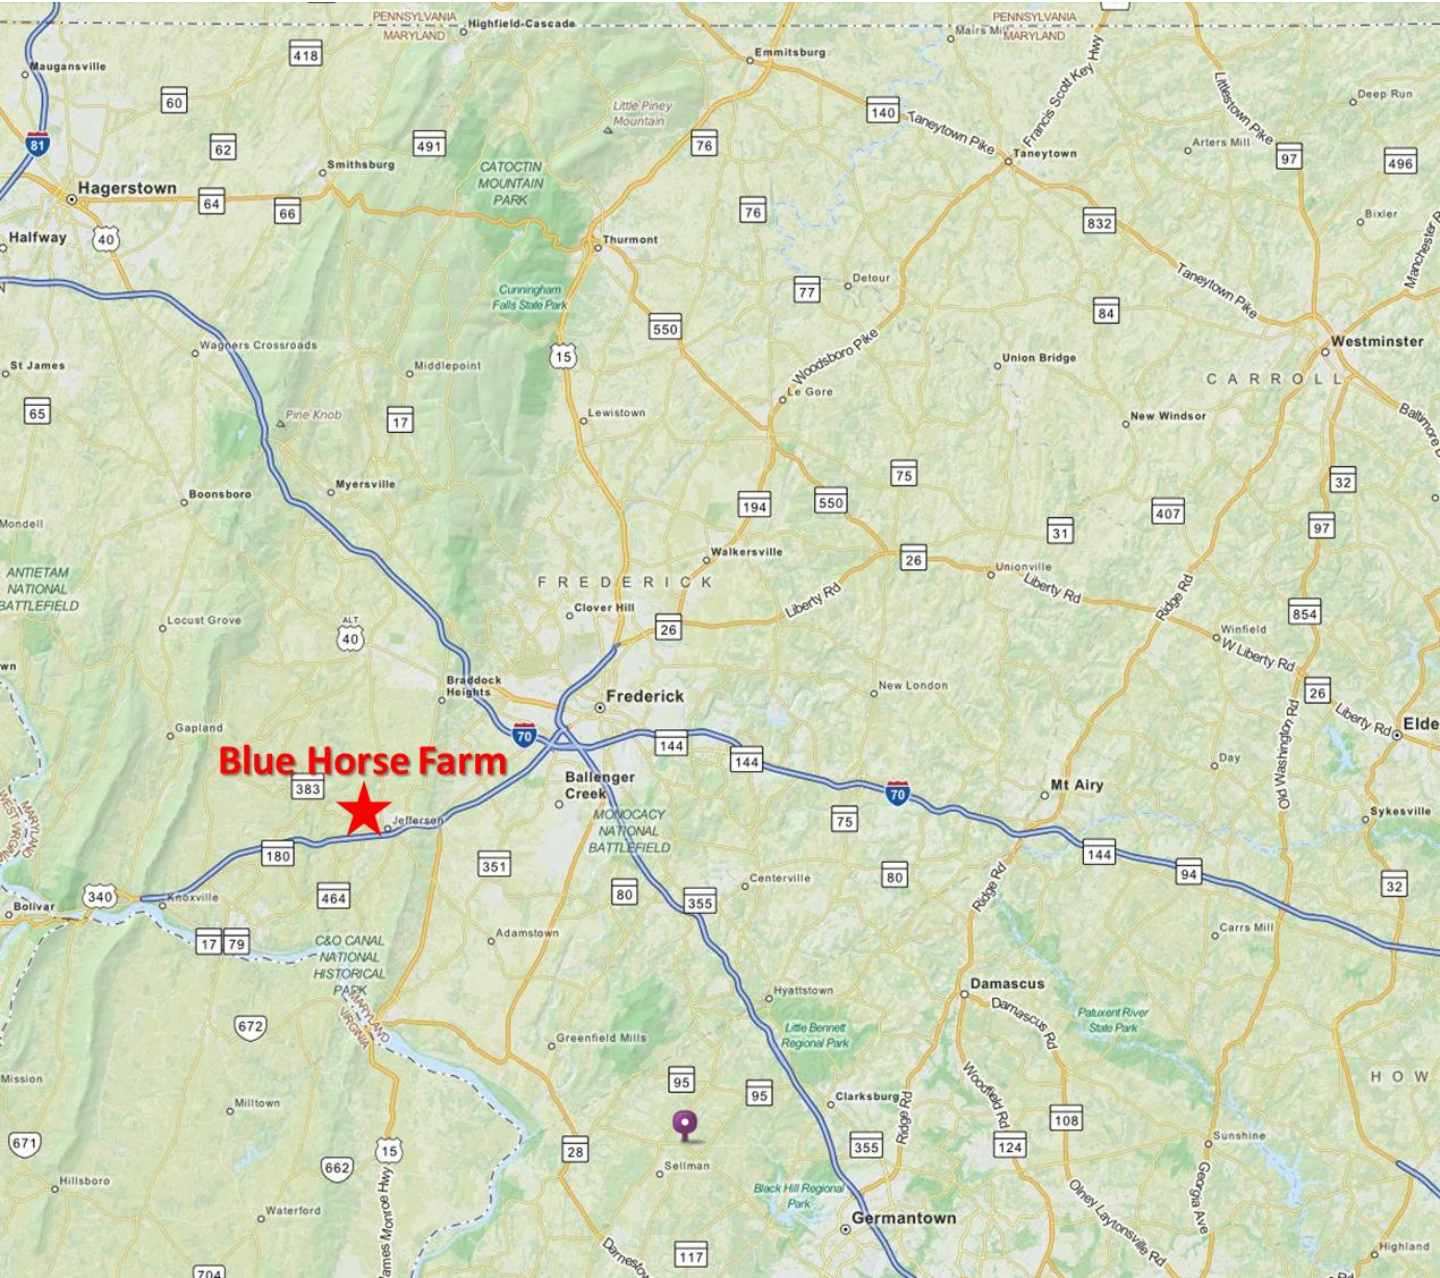

← ENTRANCE

← ENTER ARENA HERE

2027 Gapland Rd

Gapland Rd

Gap

Blue Horse Farm
2027 Gapland Road, Jefferson, MD 21755
C: 301-788-0134
Email: RAULINL@yahoo.com

Blue Horse Farm
2027 Gapland Road, Jefferson, MD 21755
C: 301-788-0134
Email: RAULINL@yahoo.com

- From 270, 70, or 15, get on Rte 340W toward Charles Town.
- Once you are on Rte 340W toward Charles Town, travel 6 miles.
- Exit at Lander Road. At the top of the ramp, turn right.
- At the traffic light in Jefferson, turn left onto Jefferson Pike. Travel 0.8 miles.
- Turn right onto Rte 383 (Broad Run Rd.). (This is just after the new neighborhood that is being built.)
- After 2.4 miles, Broad Run Road turns right. DO NOT TURN RIGHT; instead, keep going straight. You are now on Gapland Road.
- Travel 1.6 miles to the farm on the left. You will see a red brick house on a hill. Park on the left of the driveway.