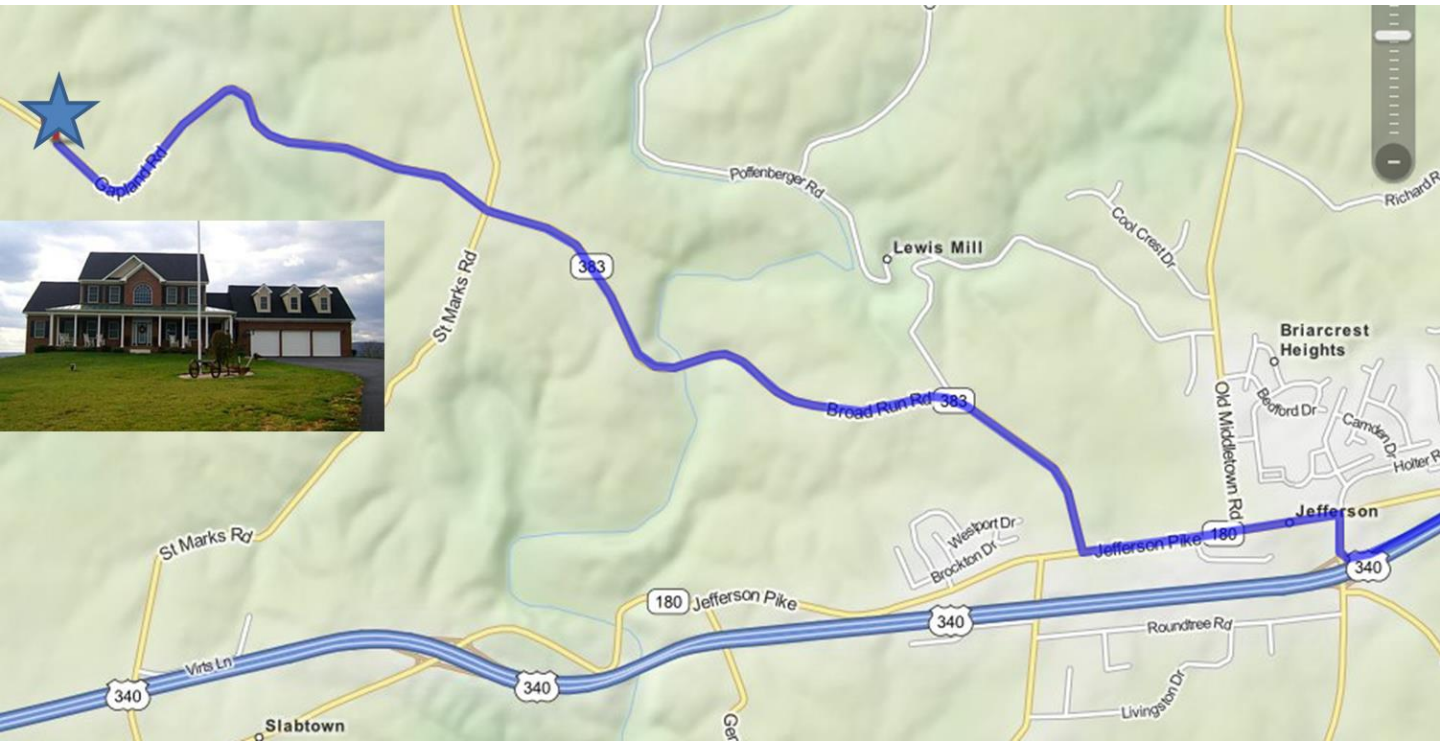

← ENTRANCE

← ENTER ARENA HERE

2027 Gapland Rd

Gapland Rd

Gap

Blue Horse Farm
2027 Gapland Road, Jefferson, MD 21755
C: 301-788-0134
Email: RAULINL@yahoo.com

Blue Horse Farm
2027 Gapland Road, Jefferson, MD 21755
C: 301-788-0134
Email: RAULINL@yahoo.com

- From 270, 70, or 15, get on Rte 340W toward Charles Town.
- Once you are on Rte 340W toward Charles Town, travel 6 miles.
- Exit at Lander Road. At the top of the ramp, turn right.
- At the traffic light in Jefferson, turn left onto Jefferson Pike. Travel 0.8 miles.
- Turn right onto Rte 383 (Broad Run Rd.). (This is just after the new neighborhood that is being built.)
- After 2.4 miles, Broad Run Road turns right. DO NOT TURN RIGHT; instead, keep going straight. You are now on Gapland Road.
- Travel 1.6 miles to the farm on the left. You will see a red brick house on a hill. Park on the left of the driveway.