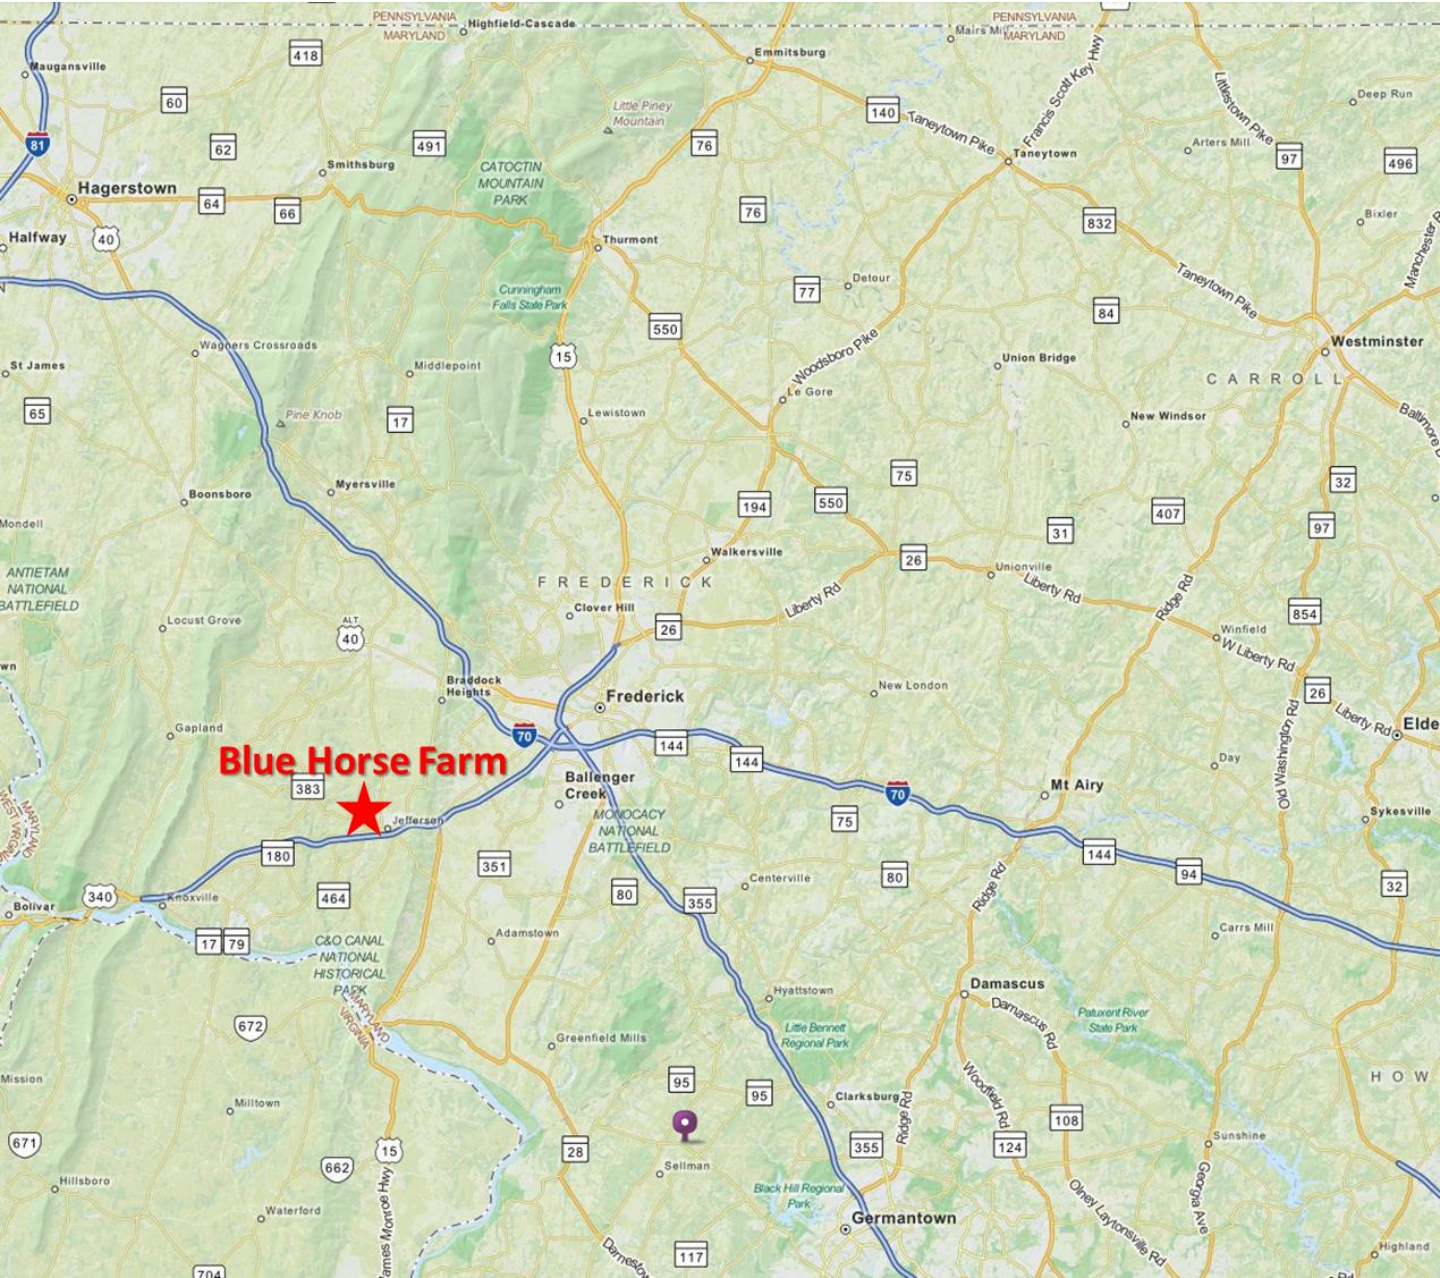

← SHOW OFFICE

PARKING

← ENTRANCE

Gapland Rd

Gap

Blue Horse Farm
2027 Gapland Road, Jefferson, MD 21755
C: 301-788-0134
Email: RAULINL@yahoo.com

Blue Horse Farm
2027 Gapland Road, Jefferson, MD 21755
C: 301-788-0134
Email: RAULINL@yahoo.com

- From 270, 70, or 15, get on Rte 340W toward Charles Town.
- Once you are on Rte 340W toward Charles Town, travel 6 miles.
- Exit at Lander Road. At the top of the ramp, turn right.
- At the traffic light in Jefferson, turn left onto Jefferson Pike. Travel 0.8 miles.
- Turn right onto Rte 383 (Broad Run Rd.). (This is just after the new neighborhood that is being built.)
- After 2.4 miles, Broad Run Road turns right. DO NOT TURN RIGHT; instead, keep going straight. You are now on Gapland Road.
- Travel 1.6 miles to the farm on the left. You will see a red brick house on a hill. Park on the left.