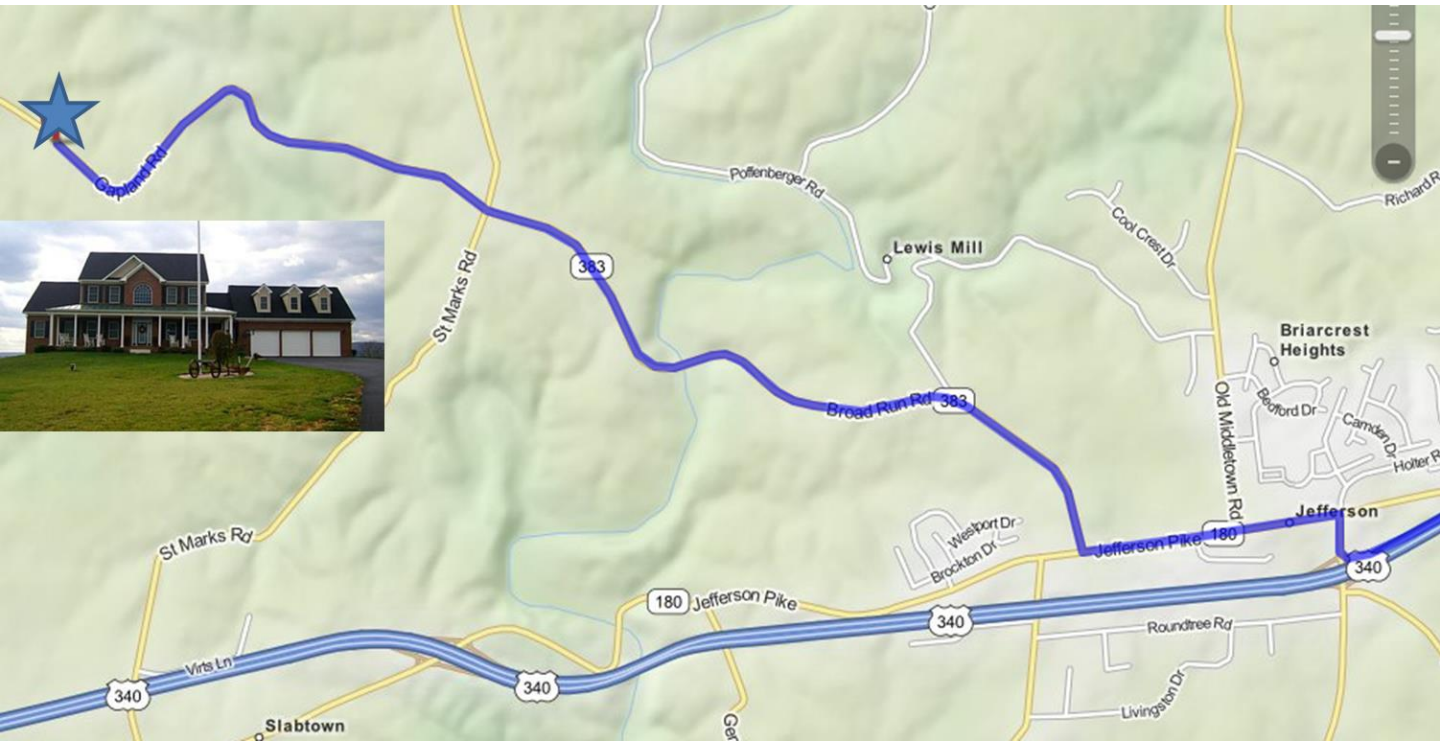

← SHOW OFFICE

PARKING

← ENTRANCE

Gapland Rd

Gap

Blue Horse Farm
2027 Gapland Road, Jefferson, MD 21755
C: 301-788-0134
Email: RAULINL@yahoo.com

Blue Horse Farm
2027 Gapland Road, Jefferson, MD 21755
C: 301-788-0134
Email: RAULINL@yahoo.com

- From 270, 70, or 15, get on Rte 340W toward Charles Town.
- Once you are on Rte 340W toward Charles Town, travel 6 miles.
- Exit at Lander Road. At the top of the ramp, turn right.
- At the traffic light in Jefferson, turn left onto Jefferson Pike. Travel 0.8 miles.
- Turn right onto Rte 383 (Broad Run Rd.). (This is just after the new neighborhood that is being built.)
- After 2.4 miles, Broad Run Road turns right. DO NOT TURN RIGHT; instead, keep going straight. You are now on Gapland Road.
- Travel 1.6 miles to the farm on the left. You will see a red brick house on a hill. Park on the left.