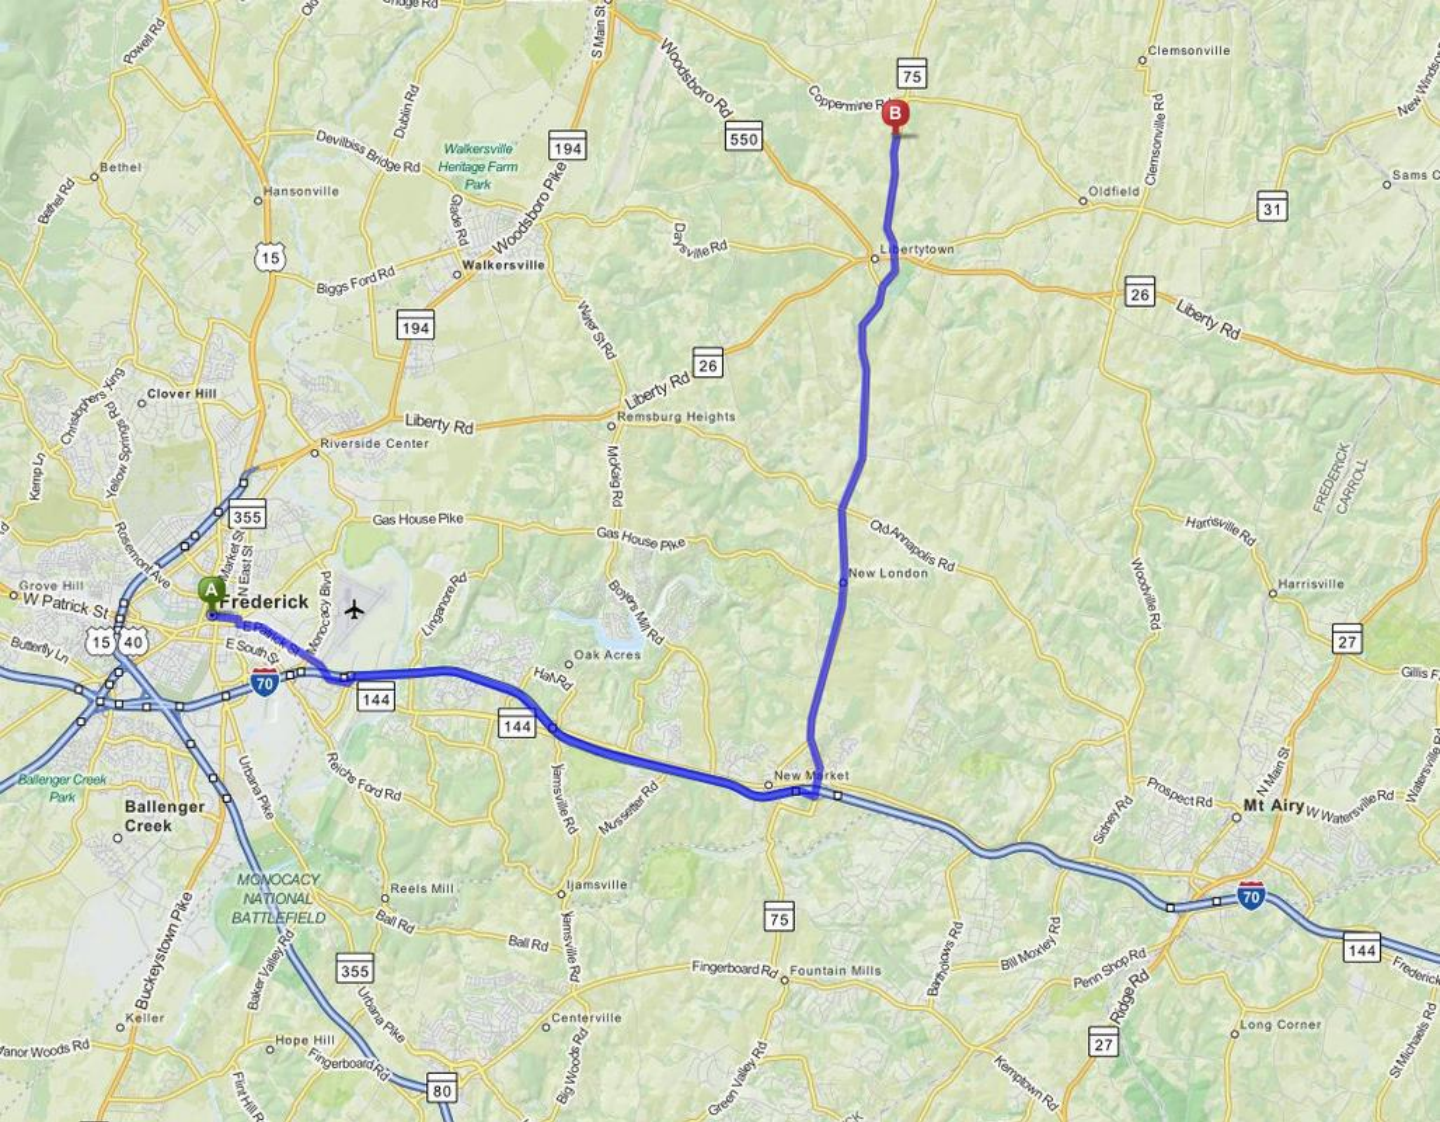

~ CELEBRATION FARM ~
9961 Green Valley Road, Union Bridge, MD 21791

FARM LAYOUT

~ CELEBRATION FARM ~

9961 Green Valley Road, Union Bridge, MD 21791

DIRECTIONS

- From I-70 - Take Exit 62 to Libertytown.
- Continue through the light in town (Rt 26 and Green Valley Road) and go 1.4 miles farther.
- Look for 9961 on the right side. Follow the driveway back to the middle driveway.
- Trailer parking is in the pasture to your right.